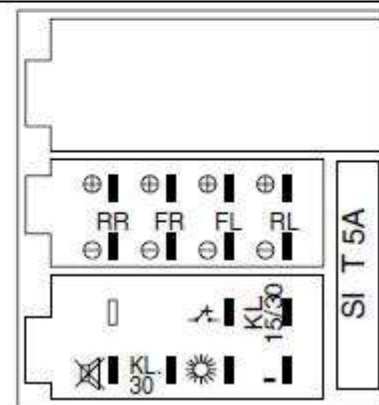

Mercedes	Sound 1000	2 x 5W
Mercedes	Sound 3000	4 x 5W

Mercedes	Sound 4000	4 x 7W	 <p>Wiring diagram for Mercedes Sound 4000. It shows a 5-pin connector with terminals for Line, CD, RR, FR, FL, RL, SCV, KL 15, and KL 30. The KL 15 terminal is connected to a speaker icon, and the KL 30 terminal is connected to a speaker icon. The diagram is labeled 5AT on the right side.</p>
Mercedes	Sound 5000	4 x 20W	 <p>Wiring diagram for Mercedes Sound 5000. It shows a 5-pin connector with terminals for FR, FL, LINE, RR, RL, SCV, KL 30, and a speaker icon. The KL 30 terminal is connected to a speaker icon. The diagram is labeled SI T 10A on the right side.</p>
Mercedes	Sound 7000 α	4 x 20W	 <p>Wiring diagram for Mercedes Sound 7000 α. It shows a 5-pin connector with terminals for Line, CD, RR, FR, FL, RL, SCV, KL 15, and KL 30. The KL 15 terminal is connected to a speaker icon, and the KL 30 terminal is connected to a speaker icon. The diagram is labeled SI T 10A on the right side.</p>
Mercedes	Sound 8000	4 x 20W	 <p>Wiring diagram for Mercedes Sound 8000. It shows a 5-pin connector with terminals for Line, CD, RR, FR, FL, RL, SCV, KL 15, and KL 30. The KL 15 terminal is connected to a speaker icon, and the KL 30 terminal is connected to a speaker icon. The diagram is labeled SI T 10A on the right side.</p>