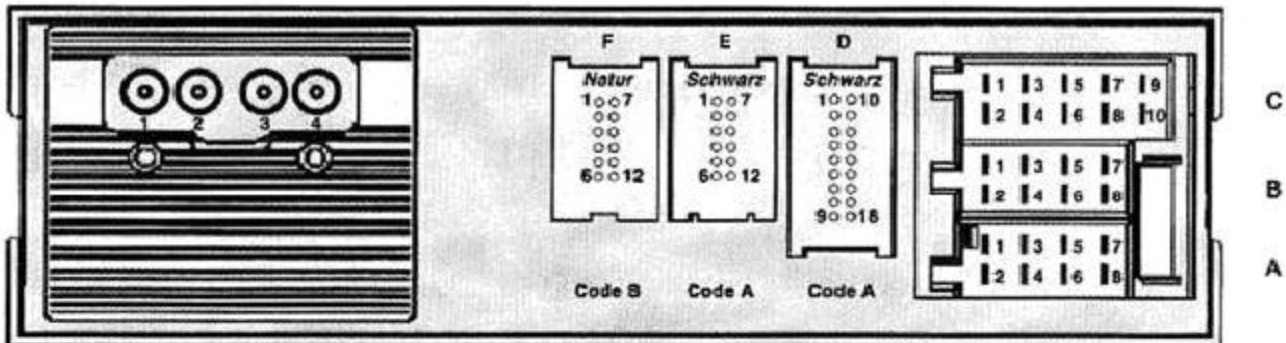

Mercedes Benz W220

Pin-Belegung Stecker D zum COMAND

1	Sync
2	B
3	G
4	R
5	GND
6	Bus high
7	Bus GND
8	Audio GND
9	Audio L
10	Sync GND
11	B GND
12	G GND
13	R GND
14	Bus GND
15	Bus Low
16	Bus GND
17	Audio GND
18	Audio R

Pin-Belegung Stecker E AV-1 Eingang

1	FBAS
2	Bus GND
3	RC
4	—
5	Audio GND
6	Audio L
7	FBAS GND
8	—
9	RC GND
10	—
11	Audio GND
12	Audio R

Pin-Belegung Stecker F AV-2 Eingang

1	FBAS / Y
2	Bus GND
3	RC
4	—
5	Audio GND
6	Audio L
7	FBAS GND
8	C
9	RC GND
10	—
11	Audio GND
12	Audio R

Pin-Belegung Stecker A Spannungsversorgung

1	GAL
2	K-Leitung
3	—
4	Kl. 30
5	Ausgang + 12 V
6	Kl. 58
7	kl. 15
8	Kl. 31

Pin-Belegung Stecker B zum Fonddisplay

1	R GND
2	R
3	G GND
4	G
5	B GND
6	B
7	Sync GND
8	Sync

Pin-Belegung Stecker C zum Fonddisplay

1	TV Audio R
2	TV Audio L
3	TV Audio GND
4	Fond-Vers. +
5	Fond-Vers. -
6	BUS GND
7	F-Bus C
8	F-Bus D
9	RC-Signal
10	RC GND