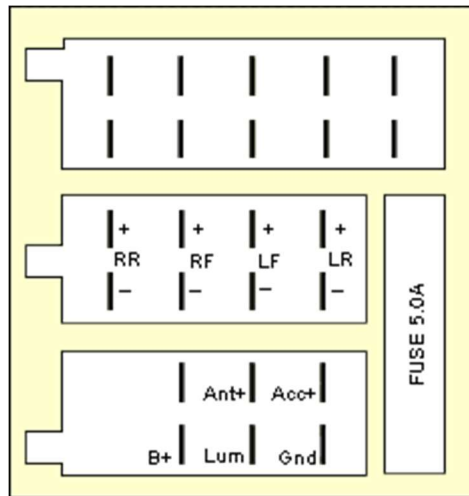

MERCEDES BENZ Truckline CC40 no YU3F-18C838-BA