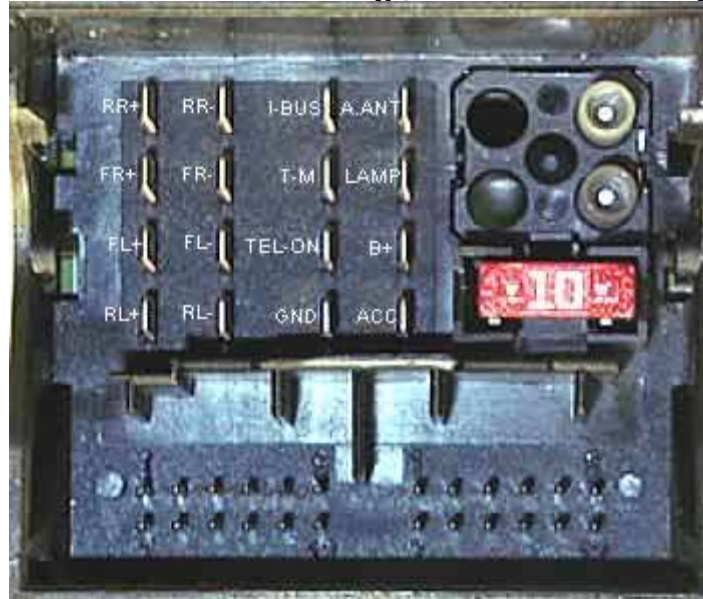

Mercedes Benz MF2530 (p/n A 203 827 38 42)