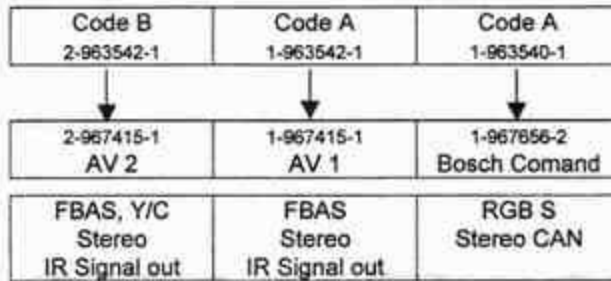

Mercedes Benz Command Harman Becker

Steckerbelegung / Pinning

Pin-Belegung

	A	B	C	D	E	F
1	GAL	R GND	TV Audio R	Sync	FBAS	FBAS / C
2	Prod. Bus (K)	R	TV Audio L	B	---	FBAS GND
3	---	G GND	TV Audio GND	G	RC	RC
4	Klemme 30	G	Fond Vers. +	R	---	---
5	Steuerausg. 12 V	B GND	Fond Vers. -	Schirm	Audio GND	Audio GND
6	58 D <i>Li, Li</i>	B	Bus GND	CAN H	Audio L	Audio L
7	Klemme 15 <i>2w, w</i>	Sync GND	F Bus C	---	FBAS GND	FBAS GND
8	Klemme 31	Sync	F Bus D	Schirm	FBAS GND	Y
9			RC Sign.	Audio L	RC GND	RC GND
10			RC GND	S GND	---	---
11				B GND	Audio GND	Audio GND
12				G GND	Audio R	Audio R
13				R GND		
14				---		
15				CAN L		
16				GND		
17				Audio GND		
18				Audio R