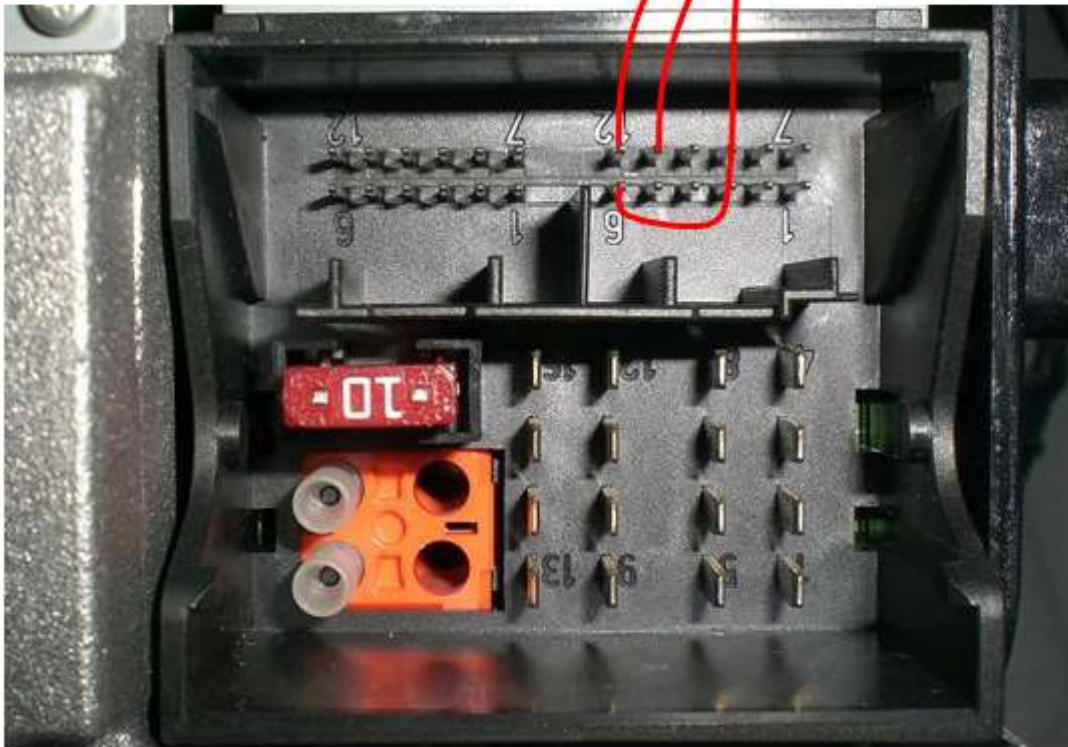

Audio 20, Model no. MF2311
A211 870 12 89
W211, E270 CDI -04

pin 12, aux, right
pin 11, ground
pin 6, aux, left