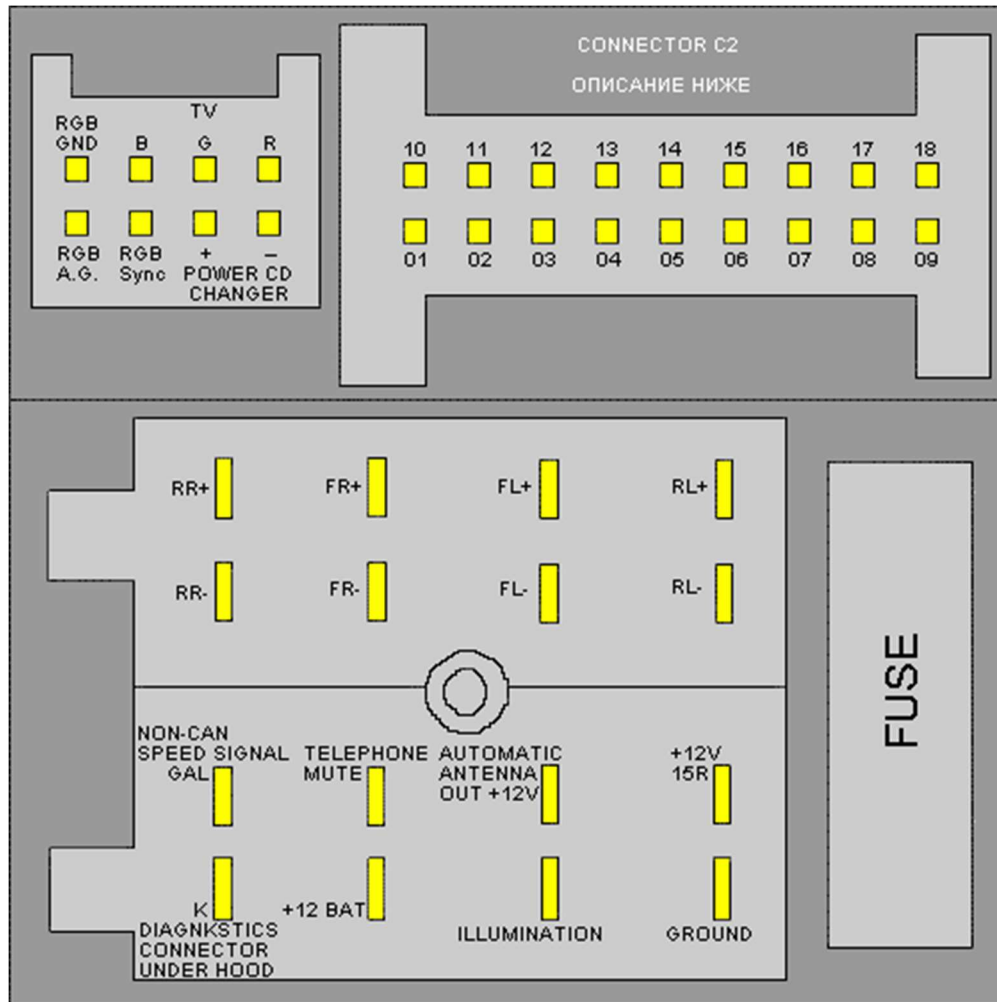

MERCEDES BENZ COMAND 2

Описание коннектора C2

01 - Wake up (Robert-Bosch CAN)	10 - D2B Wake up
02 - Sound TV Right	11 - Sound TV Left
03 - Sound TV GND	12 - Sound TV Shield
04 - Aux in Right	13 - Aux in Left
05 - Aux in GND (Right)	14 - Aux in Shield (Or aux in Gnd Left)
06 - Speed sensor (Non - CAN)	15 - Reverse signal
07 - Interior CAN shield	16 - Robert Bosch CAN Shield
08 - Interior CAN Lo (Buttons on steering wheel, ETC)	17 - Robert Bosch CAN Lo
09 - Interior CAN Hi (Buttons on steering wheel, ETC)	18 - Robert Bosch CAN Hi