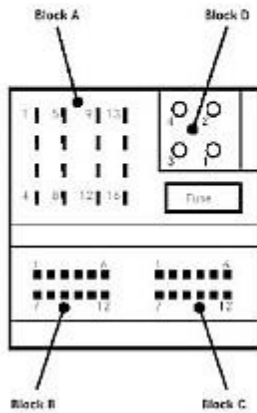

Mercedes W204 Comand

Pin-/terminal assignment Headunit

Plug area 1, MQS 40 (electrical) + 2-PIN MOST (optical)

Block A1, 16-PIN, coding A

PIN	Signal/Signal information
1	RR+ (AF rear right +)
2	FR+ (AF front right +)
3	FL+ (AF front left +)
4	RL+ (AF rear left +)
5	RR - (AF rear right -)
6	FR - (AF front right -)
7	FL - (AF front left -)
8	RL - (AF rear left -)

Block A2, 16-PIN, Kodierung A

PIN	Signal/Signalinfo
9	CAN_B_LOW (Innenraum-CAN (BODY-CAN))
10	N.C. (nur Audio 20: Telefon Mute)
11	CAN_B_HIGH (Innenraum-CAN (BODY-CAN))
12	Ubat - (terminal 31)
13	Cradle / Compensator on / off
14	N.C.
15	Ubat + [switched] (terminal 30*)
16	Electrical Wake Up for Media Oriented System Transport (MOST)

Block B, 12-PIN, Kodierung B

PIN	Signal/Signalinfo
1	Microphon 1 In +
2	Microphon 2 In +
3	Microphon Shield
4	Microphon out +
5	Aux 1-S (Aux-AF-Shield)
6	Aux 1-L (Aux-AF-left)
7-8	N.C.
9	Microphon Ground
10	Microphon out -
11	AUX 1-Gnd (Aux-AF-Ground)
12	AUX 1-R (Aux-AF-right)

Block C, 12-PIN, Kodierung B

PIN	Signal/Signalinfo
1	Fan control line (external Fan)
2	Fan - (external Fan)
3-4	N.C.
5	CAN_HU_Low (Telematik-CAN (HEADUNIT-CAN))
6	CAN_HU_High (Telematik-CAN (HEADUNIT-CAN))
7	Diag-Fan (Diagnosis ext. Fan)
8	Fan + (external Fan)
9-12	N.C.

Block D, Stecker LWL

PIN	Signal/Signalinfo
1	MOST IN
2	MOST OUT
3	N.C.
4	N.C.

Standard loudspeaker system:

The impedance of the door loudspeakers front and rear is 4 Ω.