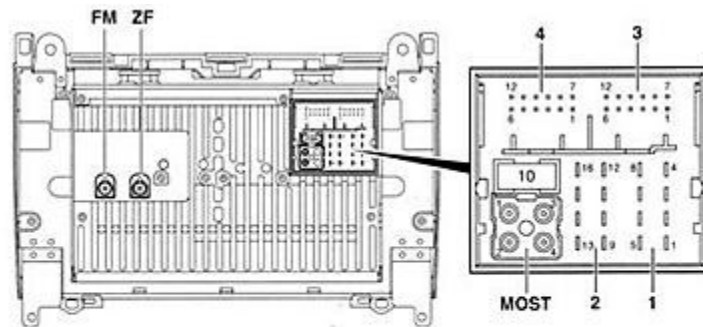

Mercedes Benz W246 Audio 20

Steckerbelegung

Stecker 1

PIN 1 NF-Ausgang HR + (Lautsprecher)
PIN 2 NF-Ausgang VR + (Lautsprecher)
PIN 3 NF-Ausgang VL + (Lautsprecher)
PIN 4 NF-Ausgang HL + (Lautsprecher)
PIN 5 NF-Ausgang HR - (Lautsprecher)
PIN 6 NF-Ausgang VR - (Lautsprecher)
PIN 7 NF-Ausgang VL - (Lautsprecher)
PIN 8 NF-Ausgang HL - (Lautsprecher)

Stecker 3

PIN 1 nicht belegt
PIN 2 nicht belegt
PIN 3 nicht belegt
PIN 4 AUX-MUTE (im Handschuhfach)
PIN 5 AUX-Shield (im Handschuhfach)
PIN 6 AUX-Left Channel (im Handschuhfach)
PIN 7 nicht belegt
PIN 8 nicht belegt
PIN 9 nicht belegt
PIN 10 nicht belegt
PIN 11 AUX-GND (im Handschuhfach)
PIN 12 AUX-Right Channel (im Handschuhfach)

Stecker MOST

PIN 1 MOST Receiver IN
PIN 2 MOST Transmitter OUT

Stecker ZF

PIN X ZF-OUT
PIN 5 Shield

Stecker 2

PIN 9 CAN-LOW
PIN 10 Telefon MUTE
PIN 11 CAN-HIGH
PIN 12 Kl. 31
PIN 13 Antenne
PIN 14 nicht belegt
PIN 15 Kl. 30
PIN 16 Wake-up

Stecker 4 (nur Japan)

PIN 1 Voice Audio + (von Tel. I/F Box Japan)
PIN 2 Voice Audio - (von Tel. I/F Box Japan)
PIN 3 Audio GND
PIN 4 Mikrophon MUTE
PIN 5 Remote (Wake-up Tel. I/F Box Japan)
PIN 6 U_{AKT} RX Signal GND
PIN 7 U_{AKT} RX +
PIN 8 U_{AKT} RX -
PIN 9 U_{AKT} TX Signal GND
PIN 10 U_{AKT} TX +
PIN 11 U_{AKT} TX -
PIN 12 nicht belegt

Stecker FM

PIN X Antenne RF Input
PIN 5 Shield