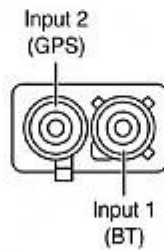

Input 1 (BT)	
PIN	Signal/Signalinfo
1	Bluetooth
S1	Shield
Input 2 (GPS)	
2	GPS
S2	Shield

Plug BTE (only Audio 20)

PIN	Signal/Signalinfo
X	Bluetooth
S	Shield