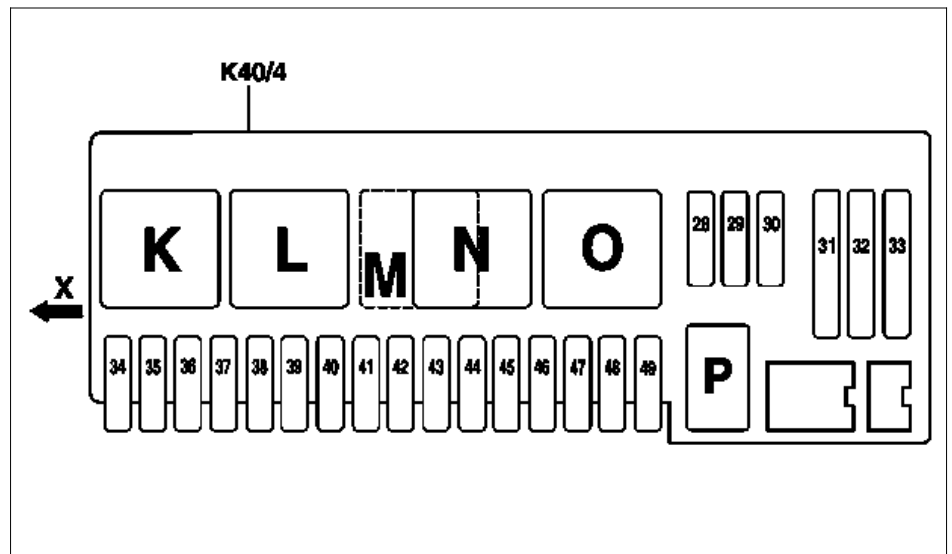

**Assignment of passenger-side fuse and  
relay module**

28-49 Fuses

K40/4 Passenger-side fuse and relay  
module

K-P Relay

X Direction of travel

P54.15-2317-05

Position	Designation
K	<ul style="list-style-type: none"> <li>● Engine electronics and chassis relay (K40/4kK)</li> </ul>
L	<ul style="list-style-type: none"> <li>● Starter relay (K40/4kL)</li> </ul>
M	<b>Valid for engine 113.992:</b> <ul style="list-style-type: none"> <li>● Circuit 30z relay (K40/4kM)</li> </ul>
N	<b>Valid for engines 112.973, 113.963:</b> <ul style="list-style-type: none"> <li>● Air pump or reserve relay (K40/4kN)</li> </ul>
O	<b>Valid for engine 113.992:</b> <ul style="list-style-type: none"> <li>● Air pump or reserve relay (K40/4kO)</li> </ul>
P	<ul style="list-style-type: none"> <li>● Fanfare horn relay (K40/4kP)</li> </ul>