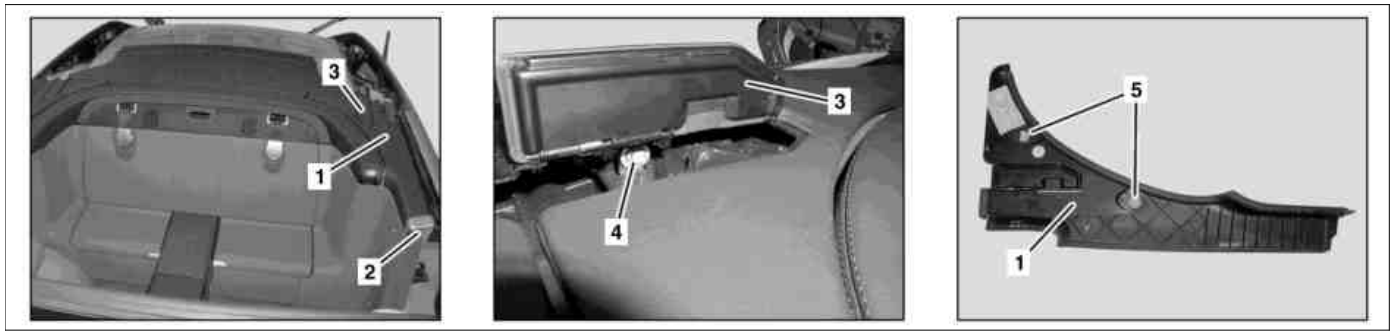

MODEL 230.4 except CODE (P99) "AMG Black Series" special model

P68.30-2388-07

- 1 Trim
- 2 Panel

- 3 Cap
- 4 Screw

- 5 Clip

☒ ☒	Remove/install		
1	Completely open Vario roof		
2	Remove cover (2)		
3	Open cap (3) and loosen bolt (4).	i Installation: Align paneling (1) so that it does not make contact with intermediate bearing to prevent noises.	
4	Unclip paneling (1) from clips (5) with mounting wedge and remove from center console.		*110589035900
5	Install in the reverse order		