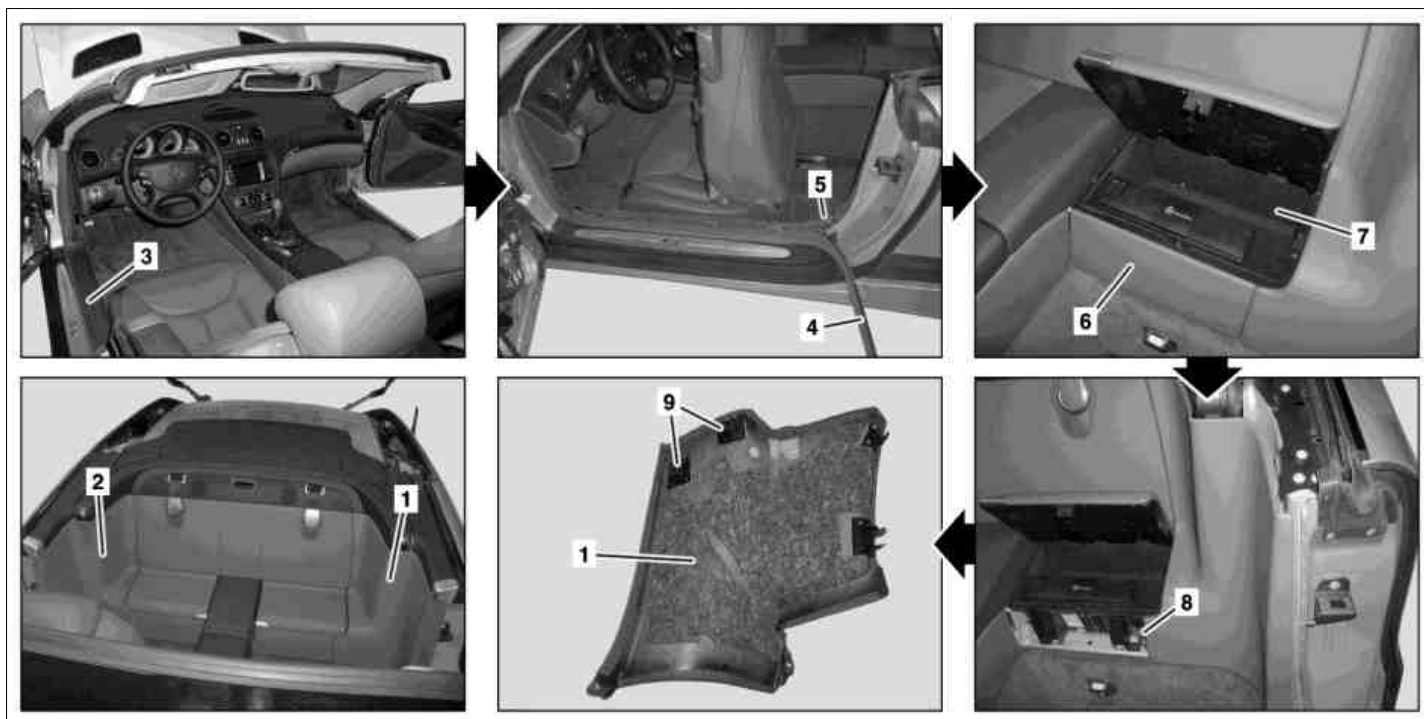

MODEL 230.4 except CODE (P99) "AMG Black Series" special model

P68.30-2373-09

1 Left rear side wall paneling  
 2 Right rear side wall paneling  
 3 Cover

4 Edge guard  
 5 Mounting clamp  
 6 Paneling on stowage box

7 Stowage box  
 8 Screw  
 9 Clip

 	Remove/install		
1	Completely open Vario roof		
2	Remove draft stop		
3	Move driver and front passenger seat toward front to end position		
4	Unclip cover (3) from door sill molding with mounting wedge and remove		*110589035900
5	Remove edge guard (4) in area of B-pillar		
6	Pull mounting clamp (5) off B-pillar		
7	Open stowage box (7)		
8	Unclip paneling from stowage box (6) and remove		
9	Unscrew bolt (8)		
10	Unclip left rear side wall paneling (1) and right rear side wall paneling (2) from clips (9) with mounting wedge and remove.		*110589035900
11	Install in the reverse order		