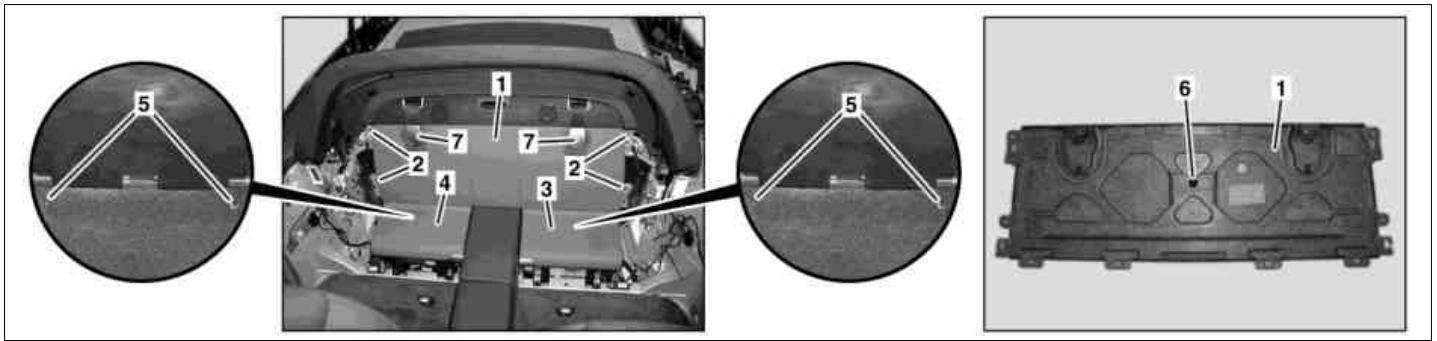

MODEL 230.4 except CODE (P99) "AMG Black Series" special model

P68.30-3117-07

1 Rear wall paneling  
 2 Bolts  
 3 Left stowage box

4 Right stowage box  
 5 Bolts

6 Clip  
 7 Luggage belt

	Remove/install		
1	Remove left and right rear side paneling		AR68.30-P-4780R
2	Unscrew bolts (2) from rear wall paneling (1)		
3	Open left stowage box (3) and right stowage box (4)		
4	Unscrew bolts (5) in left stowage box (3) and right stowage box (4)		
5	Unhook luggage belts (7) from rear wall paneling (1).		
6	Unclip rear wall paneling (1) from clip (6) and remove from vehicle	 <b>Installation:</b> Replace damaged clip (6).	
7	Install in the reverse order		