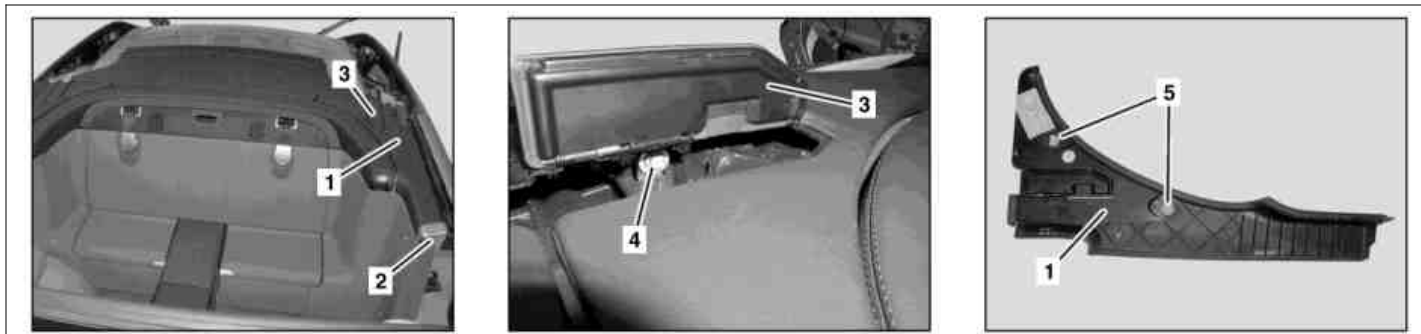

MODEL 230.4 except CODE (P99) "AMG Black Series" special model

P68.30-2388-07

1 Trim
2 Panel

3 Cap
4 Screw

5 Clip

	Remove/install		
1	Completely open Vario roof		
2	Remove cover (2)		
3	Open cap (3) and loosen bolt (4).	i Installation: Align paneling (1) so that it does not make contact with intermediate bearing to prevent noises.	
4	Unclip paneling (1) from clips (5) with mounting wedge and remove from center console.		*110589035900
5	Install in the reverse order		