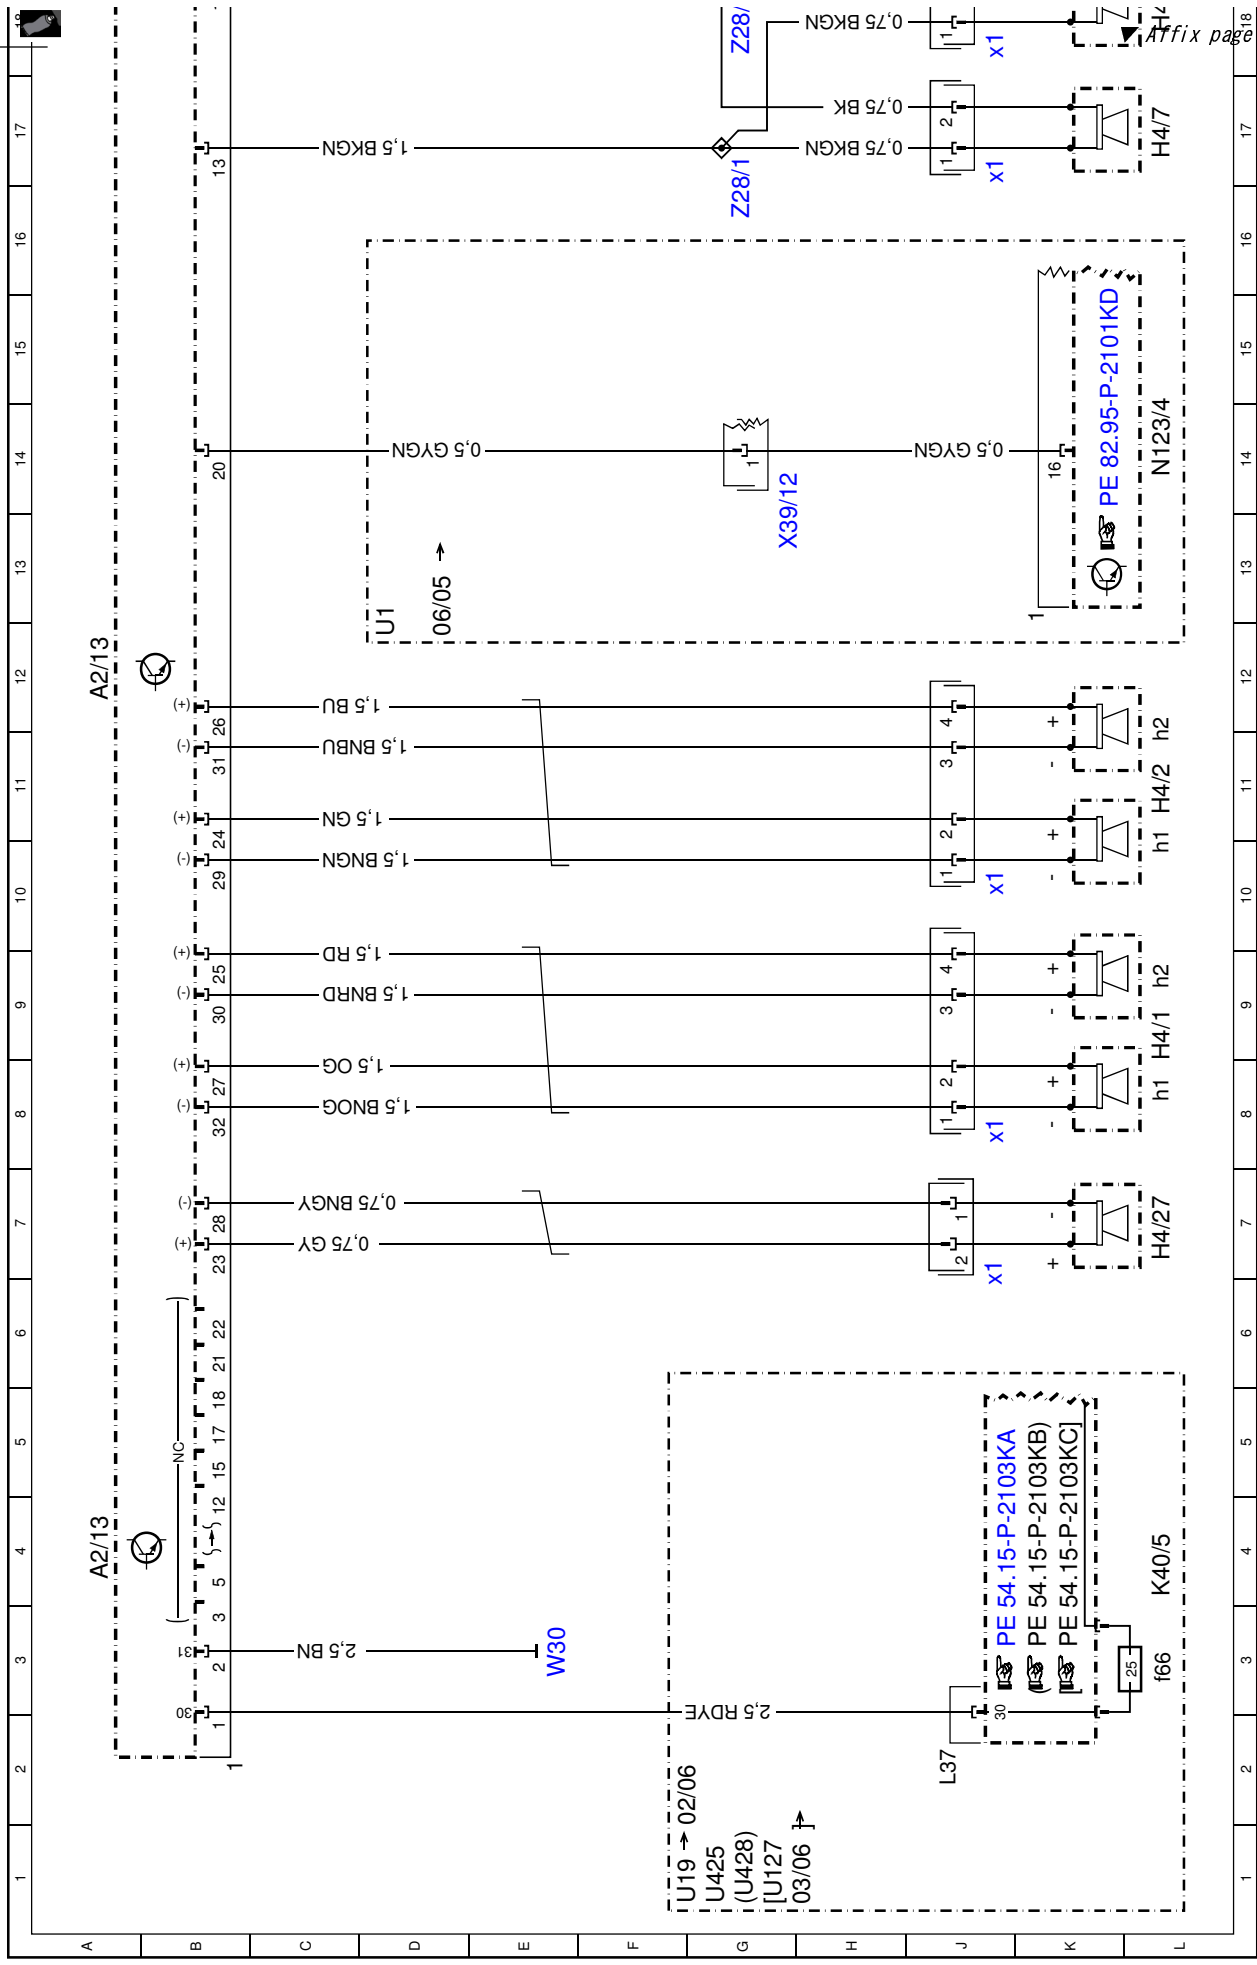

Document number: pe82.62-p-2101-97kb
Document title: Sound amplifier control unit wiring diagram

Code:	Designation:	Position:
A0	Color code key	4A
A2/13	Sound amplifier	12A
A2/13	Sound amplifier	27A
A2/13	Sound amplifier	20A
A2/13	Sound amplifier	24L
B25/6	Sound amplifier microphone	9L
H4/1	Left door speaker group	8L
H4/1h1	Tweeter	9L
H4/1h2	Woofers	8J
H4/1x1	Left door speaker group connector	11L
H4/2	Right door speaker group	7L
H4/27	Center cockpit speaker (centerfill)	7J
H4/27x1	Center cockpit speaker connector (centerfill)	19L
H4/29	Subwoofer	19J
H4/29x1	Subwoofer connector	10L
H4/2h1	Tweeter	11L
H4/2h2	Woofers	10J
H4/2x1	Right door speaker group connector	17L
H4/7	Left rear speaker	17J
H4/7x1	Left rear speaker connector	18L
H4/8	Right rear speaker	18J
H4/8x1	Right rear speaker connector	4L
K40/5	Rear fuse and relay module	3L
K40/5f66	Fuse 66	14L
N123/4	Emergency call system control unit	12D
U1	Valid for USA	1G
U127	Valid for engine 272, engine 273 KE	1G
U19	Valid for M112.973, M113.963	1G
U425	Valid for SL 55 AMG	3E
U428	Valid for SL 65 AMG and SL 600	14H
W30	Ground (frame)	24J
X39/12	Radio mute connector	16G
Z20/74	Tracer wire connector sleeve	18G
Z28/1	Left rear speaker group connector sleeve (+ signal)	
Z28/2	Left rear speaker group connector sleeve (- signal)	

▼ Affix page 2 here ▼