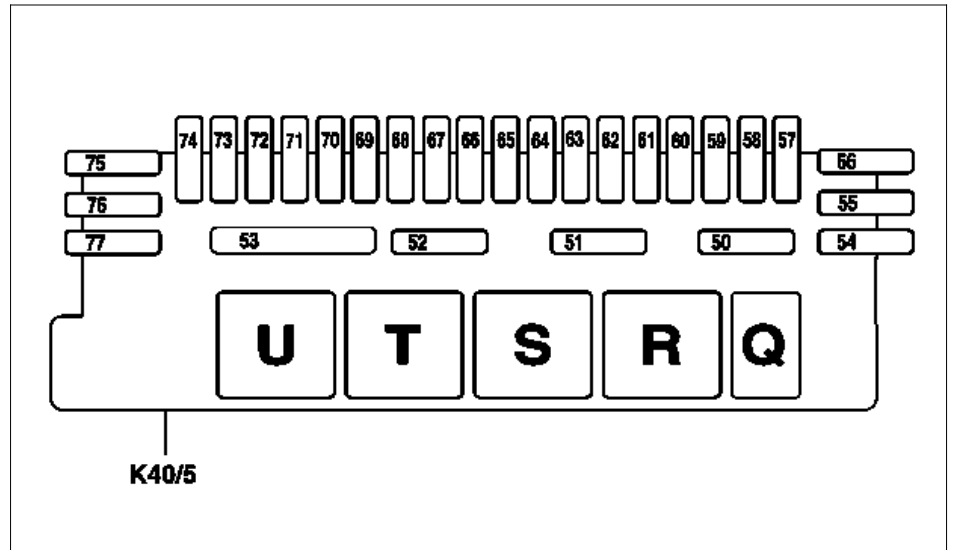

## K40/5 Rear fuse and relay module

P54.15-2033-05

Fuse	Terminal	Cable ID (fused line)	Fused function	Fuse rating in amperes (A)
f50	30	-	● Spare	-
f51	30	-	● Spare	-
f52	30	-	● Fuel pump relay (K40/5kT)	30
f53	30	-	● Heated rear window relay (K40/5kU)	30
f54	30	1.5 RDWH	● PSE controller unit with combined functions (A37)	20
f55	30	2.5 RDVT	<b>Valid for code (403) Airscarf system:</b> ● AIRSCARF control unit (N25/7)	25
f56	30	2.5 RDGY	<b>Valid for code (403) Airscarf system:</b> ● AIRSCARF control unit (N25/7)	25
f57	30	0.5 RDGY	<b>Valid for AMG vehicles:</b> ● DC/DC converter control unit (N99)	5
f58	30	2.5 GYBK	<b>Valid for code (889) Keyless Go:</b> ● Circuit 30 connector sleeve (fused, Z7/19)	10
f59	30	2.5 RDYE	<b>Valid for code (810) sound system:</b> ● Subwoofer amplifier (N40/9)	25
f60	30	1.0 RDVT	<b>Valid for engine 275.981 (AMG):</b> ● Charge air cooler circulation pump relay (K60)	7.5
f61	30	4.0 RDVT	● Circuit 15R/30 cutoff relay (K75)	30
f62	30	2.5 RDPK	● RVC control unit (N52)	25
f63	30	2.5 RDBK	● RVC control unit (N52)	25
f64	30	0.5 RDBK	<b>Valid for:</b> <b>Code (536) SIRIUS satellite radio:</b> ● SDAR control unit (N87/5) <b>Valid for code (537) Digital radio</b> ● Digital Audio Broadcasting control unit (N87/3)	5
f65	30	0.5 RDBK	<b>Valid for code (359) TELE AID emergency call system:</b> ● Emergency call system control unit (N123/4)	5
f66	30	4.0 RDYE	<b>Valid for code (810) sound system:</b> ● Amplifier for sound system (N40/3)	40
f67	30	0.5 BKRD	<b>Valid for code (220) Parktronic:</b> ● PTS control unit (N62)	5
f68	30	2.5 BK	● Roll bar (RB) deployment solenoid (Y57/1)	25
f69	30	2.5 RDGN	● RVC control unit (N52)	25
f70	30	0.5 RDYE	<b>Valid for:</b> <b>Code (470) Tire pressure monitor (standard) or</b> <b>Code (475) Tire pressure monitor (premium):</b> ● TPM [RDK] control unit (N88)	5
f71	30	2.5 RDWH	● COMAND operating, display and control unit (A40/3)	25
f72	30	0.5 RDBU	● Circuit 30 connector sleeve (Z4/7)	5
f73	30	4.0 RDWH	● RVC hydraulic unit (A7/5)	40