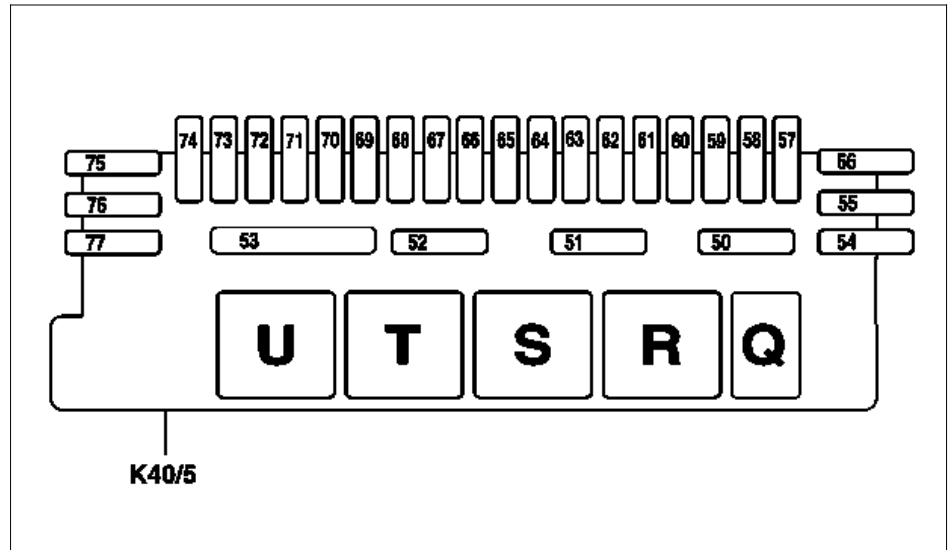

Assignment of rear fuse and relay module

50-77 Fuses

K40/5 Rear fuse and relay module

Q-U relay

P54.15-2033-05

Bay	Designation
Q	Reserve relay (K40/5kQ)
R	<ul style="list-style-type: none"> Reserve relay (except AMG) Charge air cooler circulation pump relay (K40/5kR) (AMG only)
S	Bridge (K40/5kS)
T	Fuel pump relay (K40/5kT)
U	Heated rear window relay (K40/5kU)