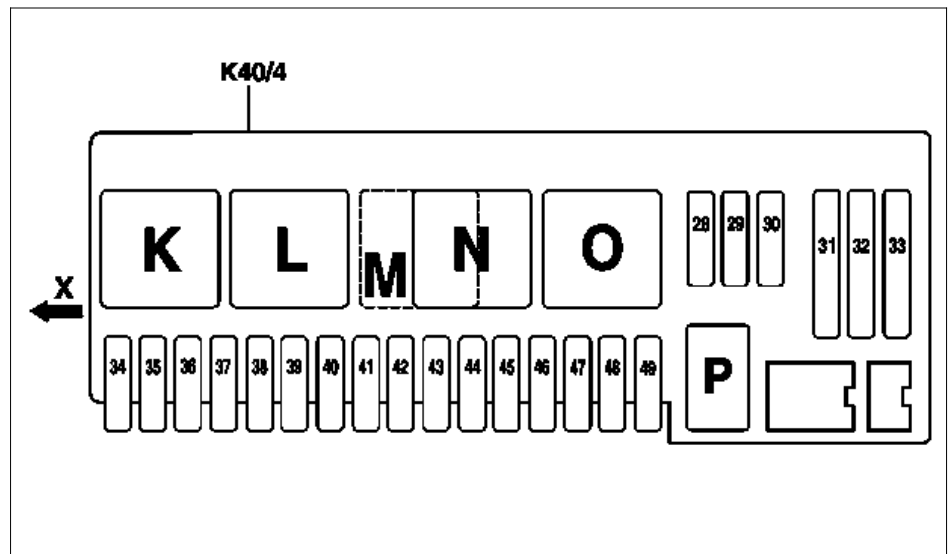

**Assignment of passenger-side fuse and  
relay module**

28-49 Fuses

K40/4 Passenger-side fuse and relay  
module

K-P Relays

X Direction of travel

P54.15-2317-05

Position	Designation
K	<ul style="list-style-type: none"> <li>Engine electronics and chassis relay (K40/4kK)</li> </ul>
L	<ul style="list-style-type: none"> <li>Starter relay (K40/4kL)</li> </ul>
m	<b>Valid for engine 113.995 (AMG), 272, 273, 275:</b> <ul style="list-style-type: none"> <li>Circuit 30z relay (K40/4kM)</li> </ul>
N	<b>Valid for engine 113.995 (AMG):</b> <ul style="list-style-type: none"> <li>Air pump or reserve relay (K40/4kN)</li> </ul>
O	<b>Valid for engines 272, 273, 275:</b> <ul style="list-style-type: none"> <li>Air pump or reserve relay (K40/4kO)</li> </ul>
P	<ul style="list-style-type: none"> <li>Fanfare horn relay (K40/4kP)</li> </ul>