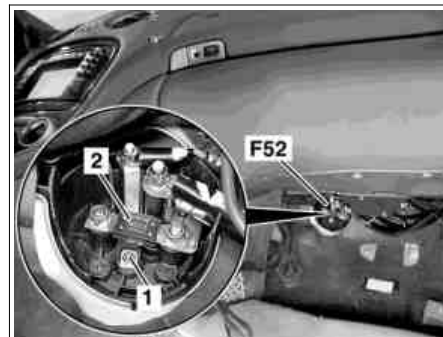

F52 Fuse through-plating

P54.15-2818-01

Fuse	Terminal	Cable ID (fused line)	Fused function	Fuse rating in amperes (A)
f1	30 A	RD 10.0	<ul style="list-style-type: none"> Vehicle power supply control unit (N82/1) 	100
f2	30	BK 35.0 BK 35.0	<ul style="list-style-type: none"> Front prefuse box (F32) Vehicle power supply control unit (N82/1) 	200