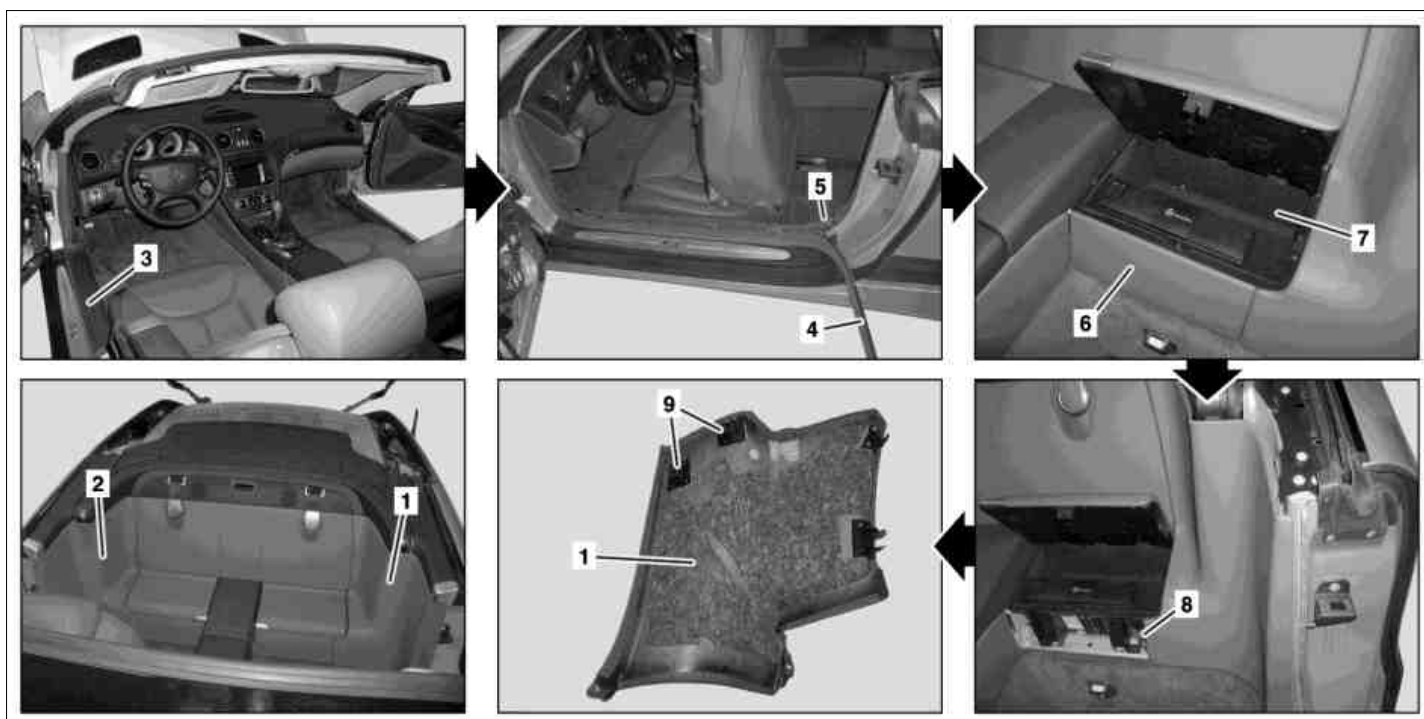

MODEL 230.4 except CODE (P99) "AMG Black Series" special model

P68.30-2373-09

1 Left rear side wall paneling  
 2 Right rear side wall paneling  
 3 Cover

4 Edge guard  
 5 Mounting clamp  
 6 Paneling on stowage box

7 Stowage box  
 8 Screw  
 9 Clip

 	Remove/install		
1	Completely open Vario roof		
2	Remove draft stop		
3	Move driver and front passenger seat toward front to end position		
4	Unclip cover (3) from door sill molding with mounting wedge and remove		*110589035900
5	Remove edge guard (4) in area of B-pillar		
6	Pull mounting clamp (5) off B-pillar		
7	Open stowage box (7)		
8	Unclip paneling from stowage box (6) and remove		
9	Unscrew bolt (8)		
10	Unclip left rear side wall paneling (1) and right rear side wall paneling (2) from clips (9) with mounting wedge and remove.		*110589035900
11	Install in the reverse order		