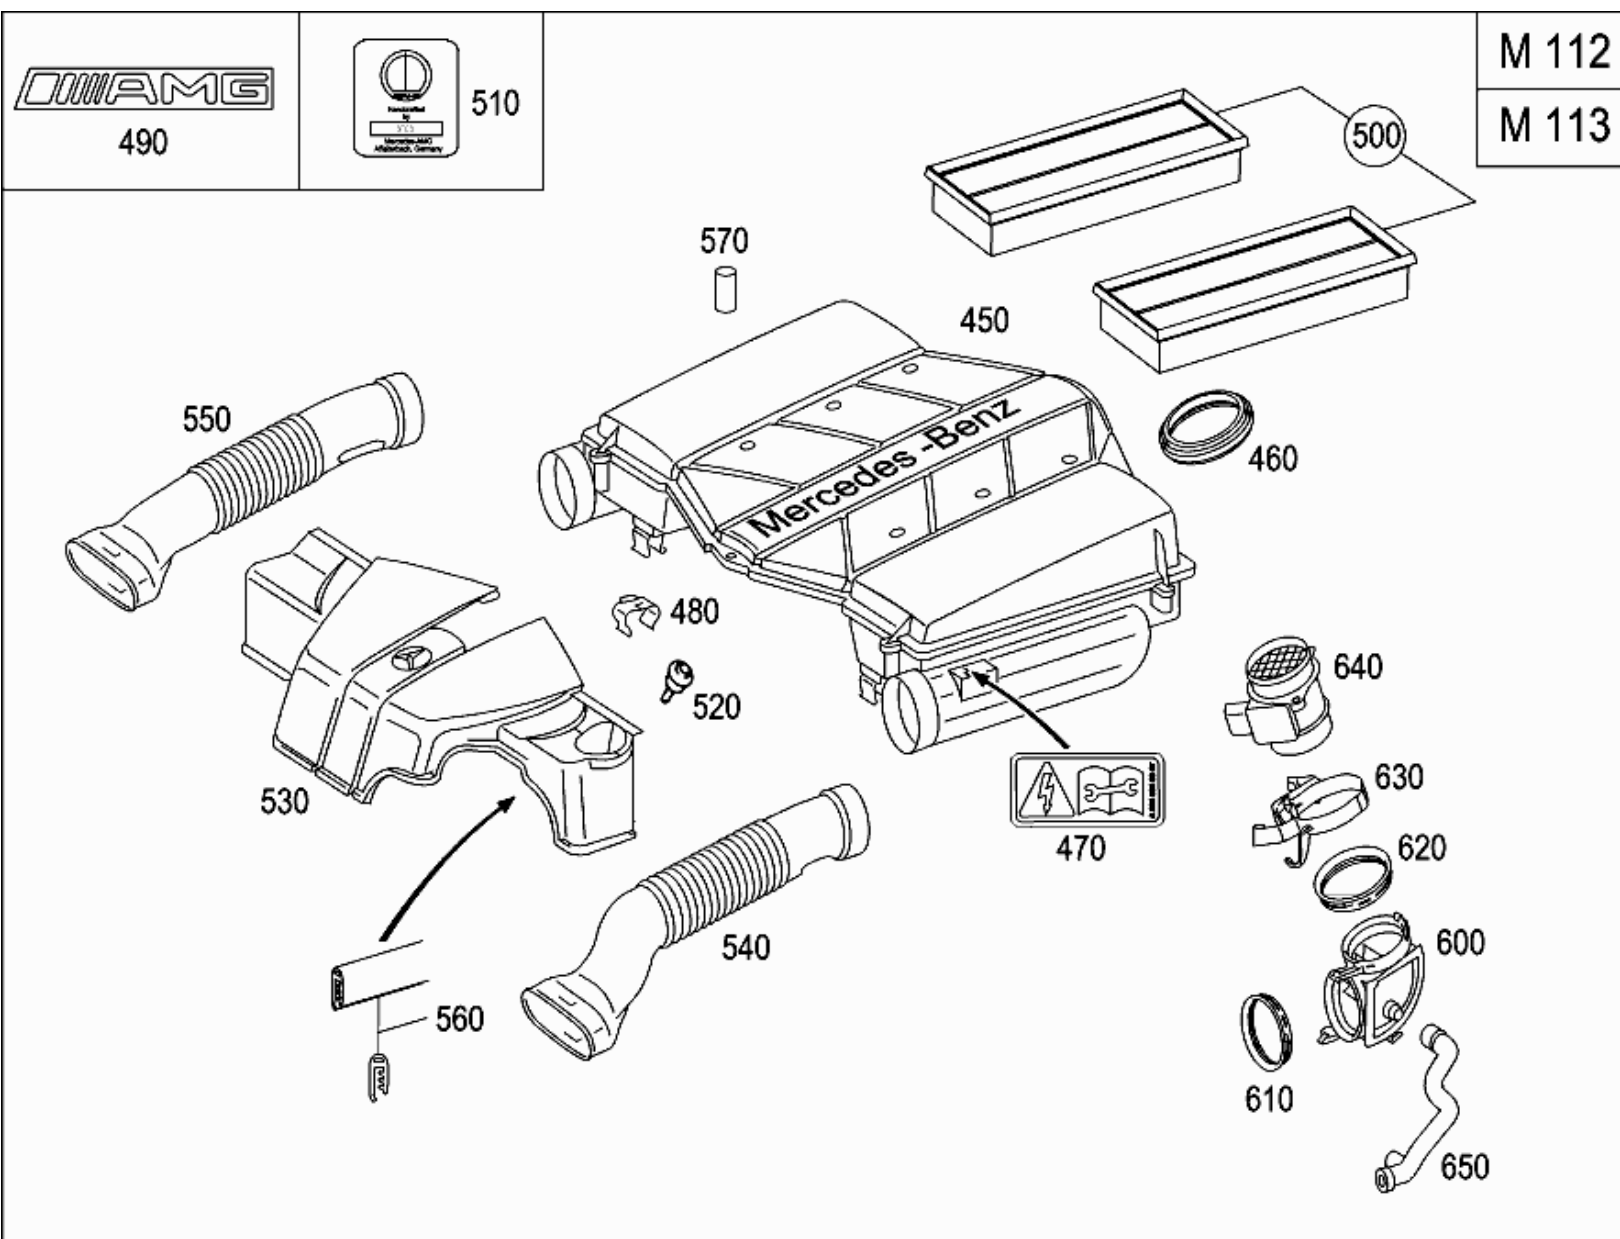

- Picture -

Mode :	MD mode	Mod. des. overview :	CLK COUPE
FIN/MD :	209365	Catalog :	69M
VIN :		Major assembly :	
Sales designation :	CLK 320	Major assembly MD :	
Assortment class :	Car	Group :	52 - CHASSIS SHEET METAL / AIR INTAKE
Market :	All	Subgroup :	140 - AIR INTAKE,GASOLINE VEHICLES
Picture number :	B5214000003.080625		