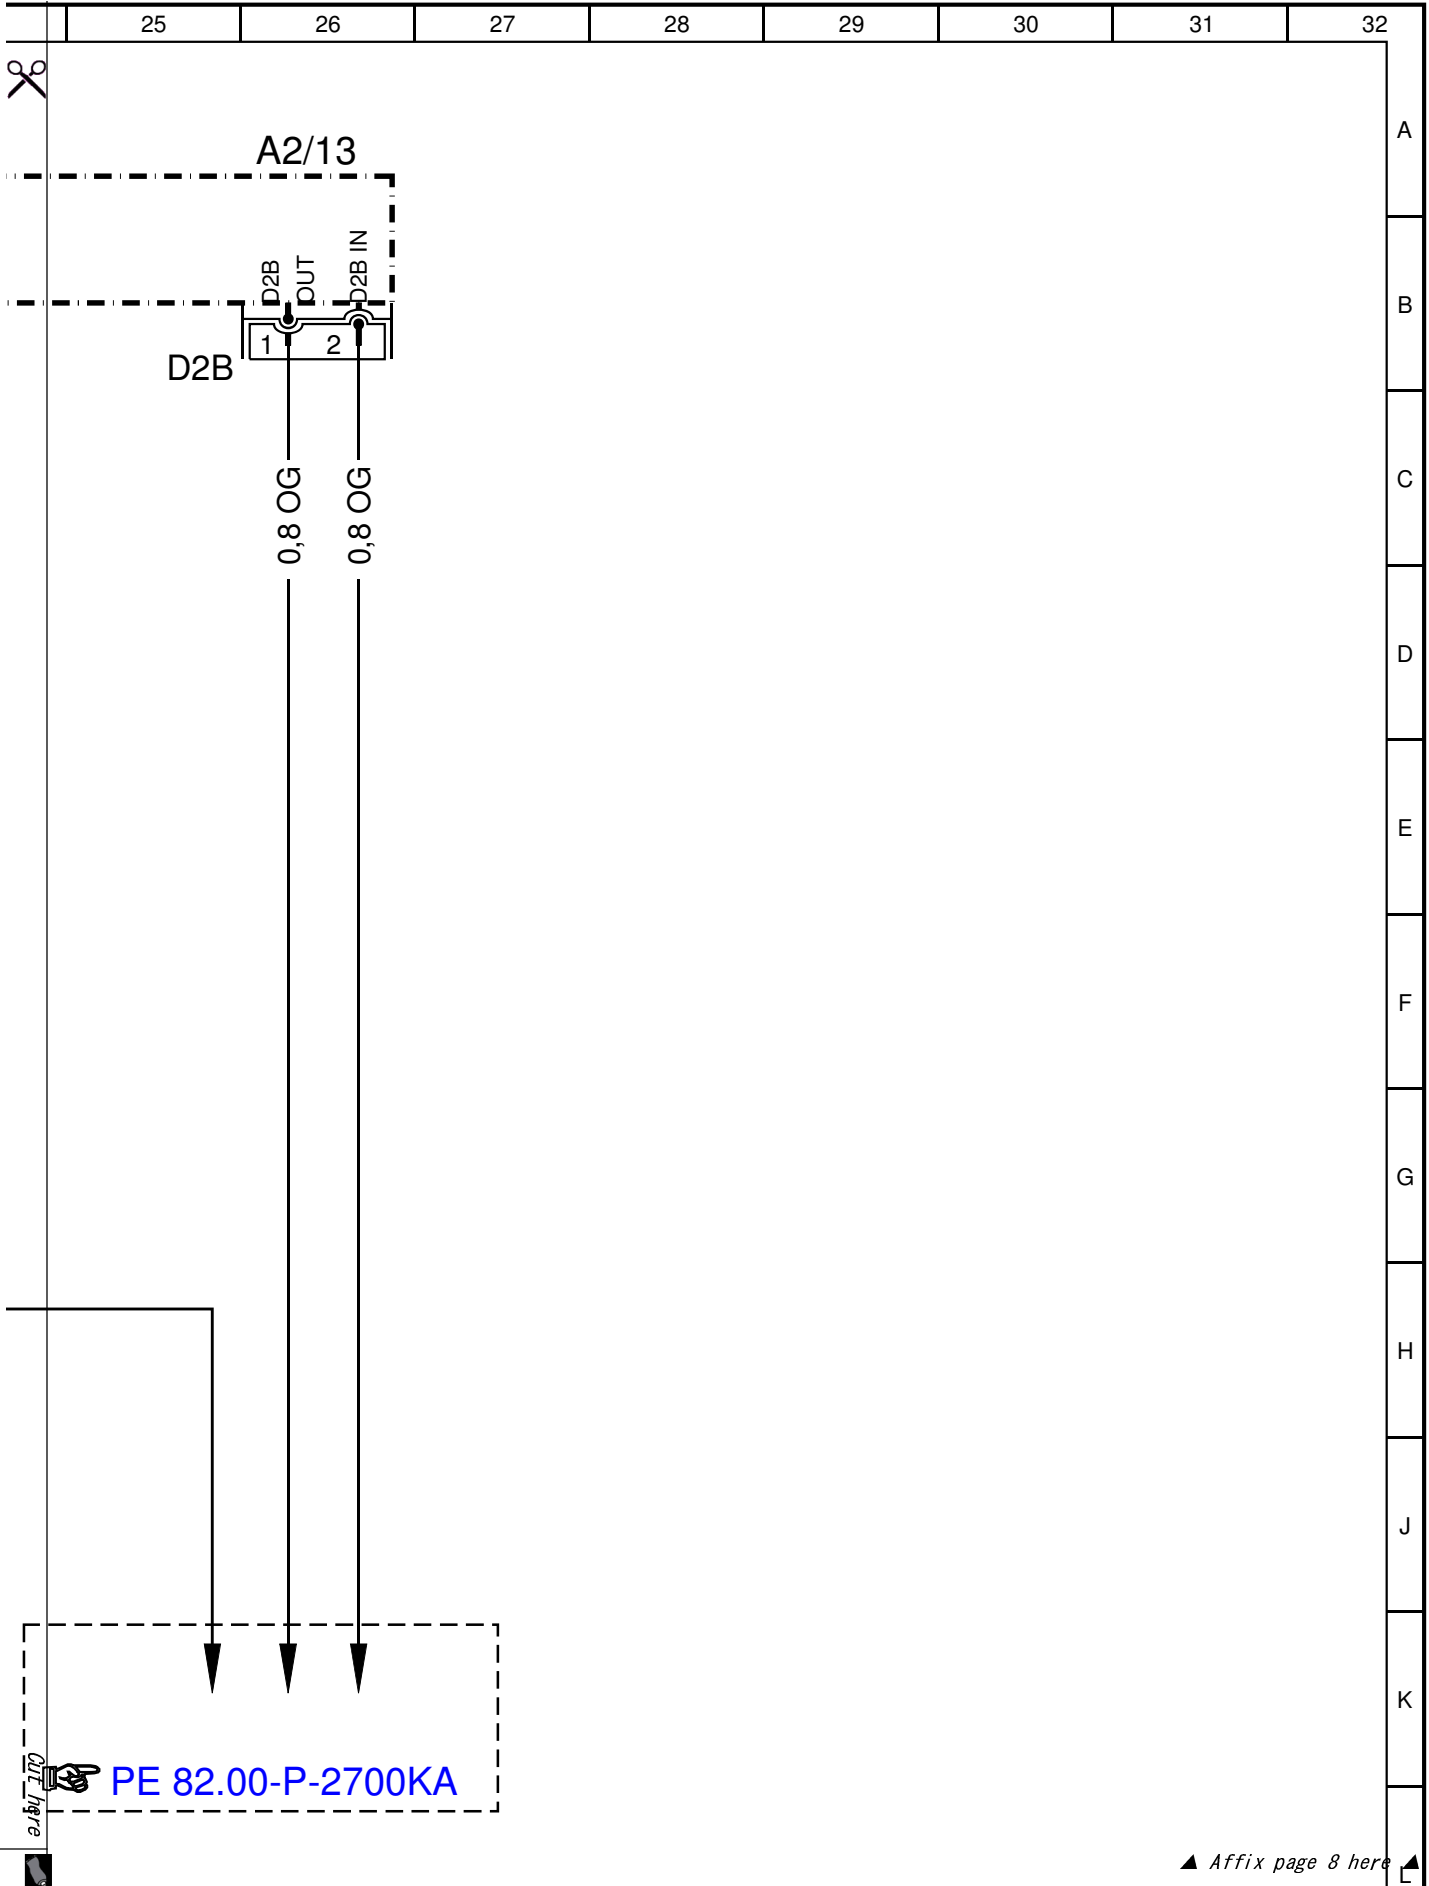

**Document number:** pe82.62-p-2101-97ka  
**Document title:** Sound amplifier control unit wiring diagram

<b>Code:</b>	<b>Designation:</b>	<b>Position:</b>
A2/13	Sound amplifier	4A
A2/13	Sound amplifier	11A
A2/13	Sound amplifier	20A
A2/13	Sound amplifier	26A
B25/6	Sound amplifier microphone	19L
H4/1	Left door speaker group	8L
H4/1h1	Tweeter	7L
H4/1h2	Woofers	8L
H4/1x1	Left door speaker group connector	7J
H4/2	Right door speaker group	10L
H4/27	Center cockpit speaker (centerfill)	6L
H4/27x1	Center cockpit speaker connector (centerfill)	6J
H4/29	Subwoofer	18L
H4/29x1	Subwoofer connector	18J
H4/2h1	Tweeter	10L
H4/2h2	Woofers	11L
H4/2x1	Right door speaker group connector	9J
H4/7	Left rear speaker	12L
H4/7	Left rear speaker	16L
H4/7x1	Left rear speaker connector	12J
H4/7x1	Left rear speaker connector	15J
H4/8	Right rear speaker	14L
H4/8	Right rear speaker	17L
H4/8x1	Right rear speaker connector	13J
H4/8x1	Right rear speaker connector	16J
K40/5	Rear fuse and relay module	3L
K40/5f66	Fuse 66	2L
U137	Valid for M113.963, M113.992, M113.995	1G
U388	Valid for SL 600	1G
U52	Valid for Japan	15A
W30	Ground (frame)	3E
X11/4	Data link connector	21L
X30/14	Wake-up signal/diagnosis distributor connector	23L
Z20/74	Tracer wire connector sleeve	21J
Z28/1	Left rear speaker group connector sleeve (+ signal)	12G
Z28/2	Left rear speaker group connector sleeve (- signal)	14G

9	10	11	12	13	14	15	16
---	----	----	----	----	----	----	----

Cut here

▼ Affix page 7 here ▼

	17	18	19	20	21	22	23	24	
--	----	----	----	----	----	----	----	----	--

*Cut here*

▼ *Affix page 8 here* ▼

*Cut here*