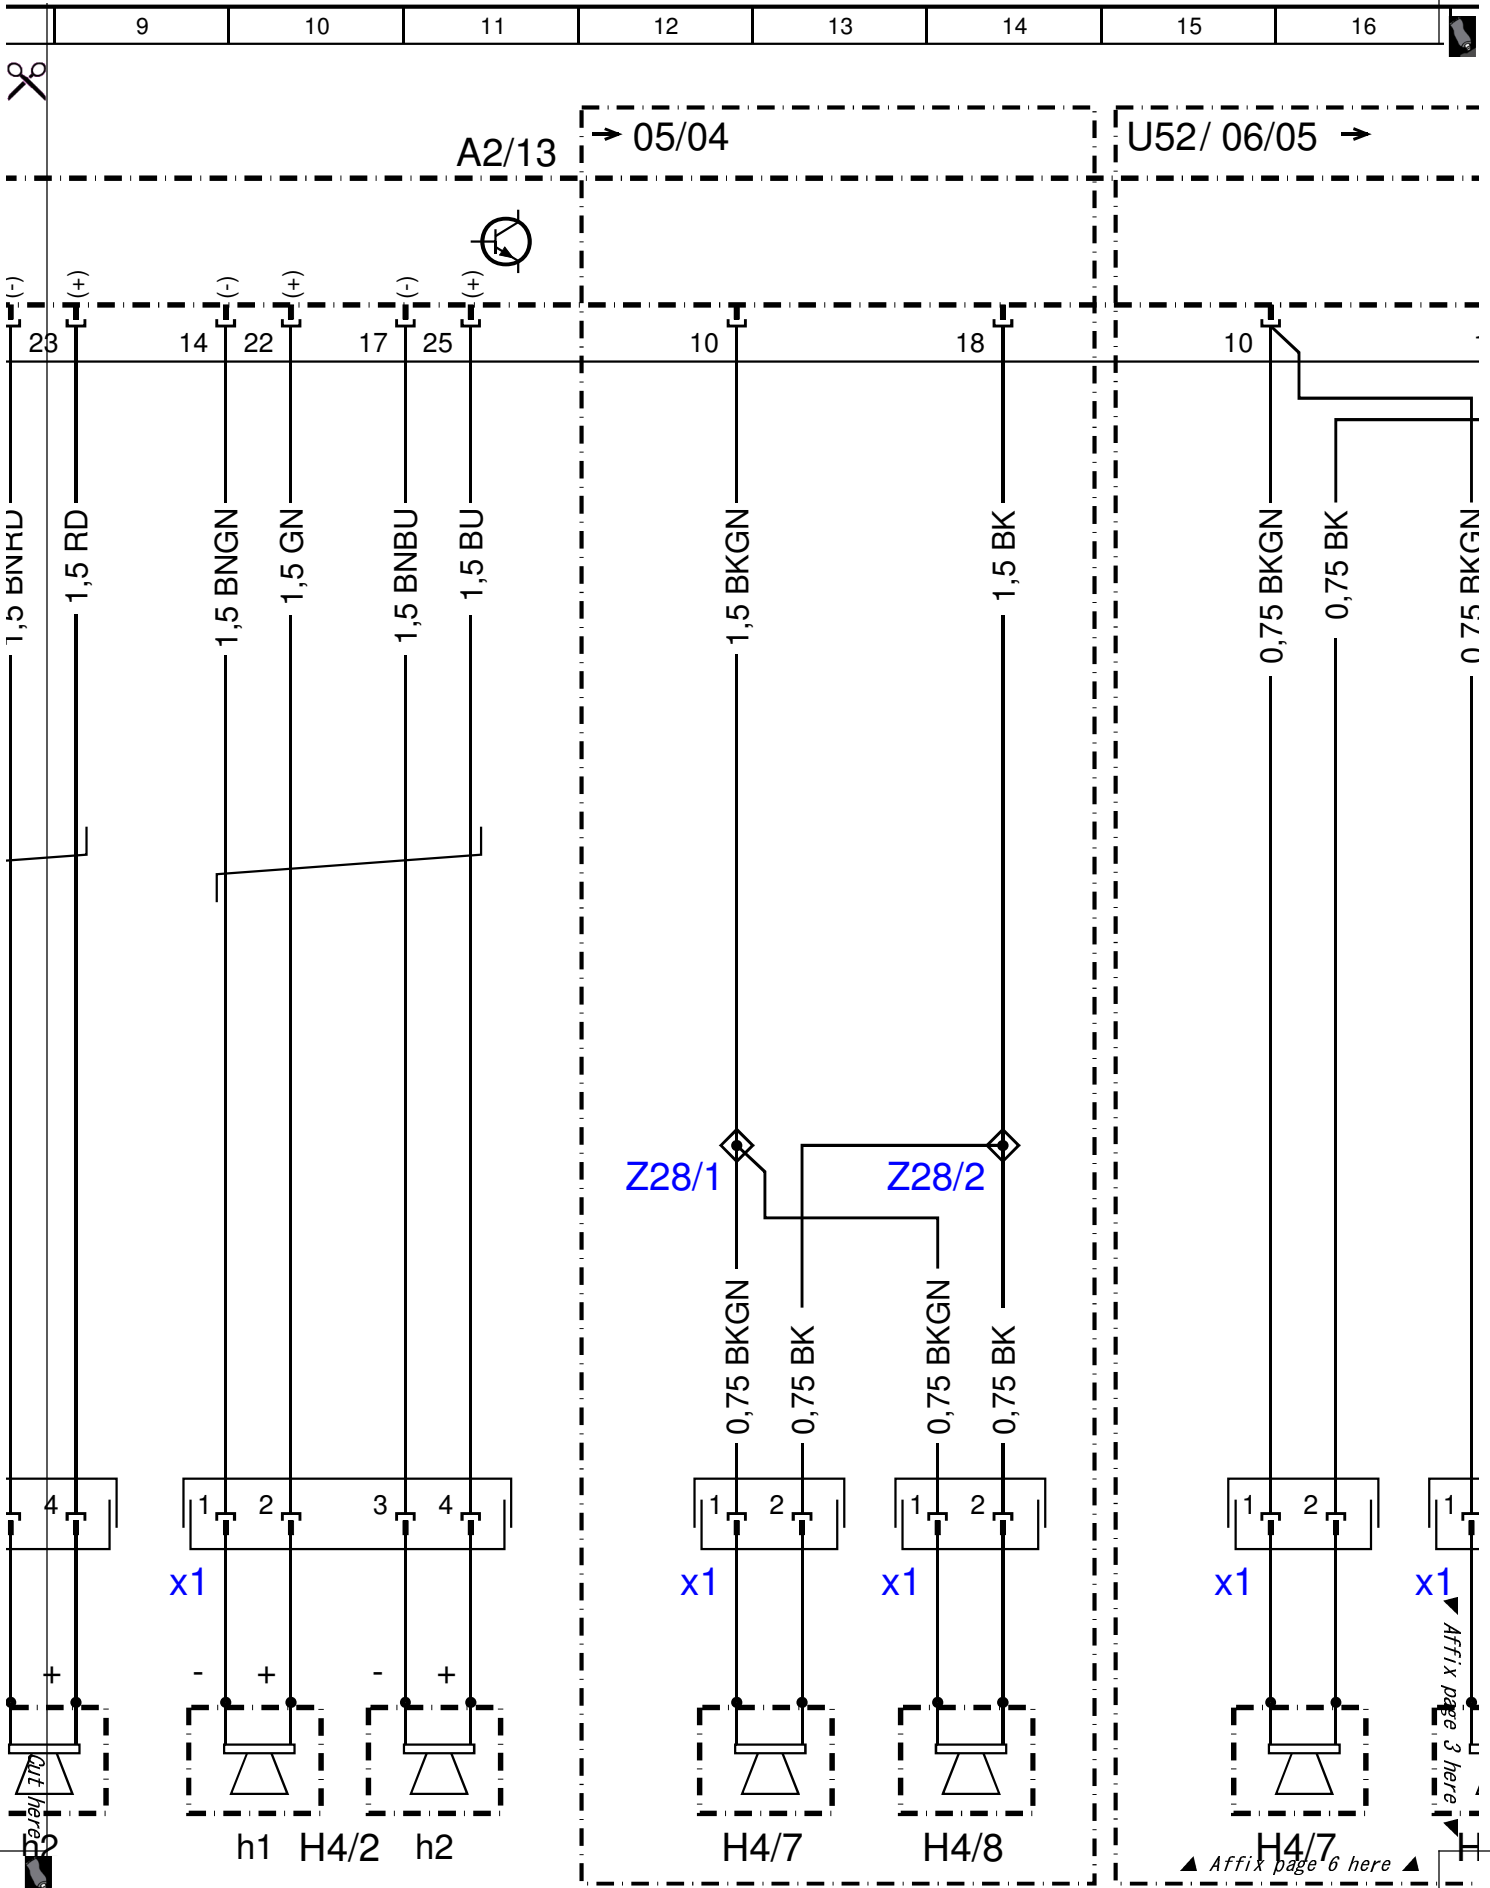

**Document number:** pe82.62-p-2101-97ka  
**Document title:** Sound amplifier control unit wiring diagram

<b>Code:</b>	<b>Designation:</b>	<b>Position:</b>
A2/13	Sound amplifier	4A
A2/13	Sound amplifier	11A
A2/13	Sound amplifier	20A
A2/13	Sound amplifier	26A
B25/6	Sound amplifier microphone	19L
H4/1	Left door speaker group	8L
H4/1h1	Tweeter	7L
H4/1h2	Woofers	8L
H4/1x1	Left door speaker group connector	7J
H4/2	Right door speaker group	10L
H4/27	Center cockpit speaker (centerfill)	6L
H4/27x1	Center cockpit speaker connector (centerfill)	6J
H4/29	Subwoofer	18L
H4/29x1	Subwoofer connector	18J
H4/2h1	Tweeter	10L
H4/2h2	Woofers	11L
H4/2x1	Right door speaker group connector	9J
H4/7	Left rear speaker	12L
H4/7	Left rear speaker	16L
H4/7x1	Left rear speaker connector	12J
H4/7x1	Left rear speaker connector	15J
H4/8	Right rear speaker	14L
H4/8	Right rear speaker	17L
H4/8x1	Right rear speaker connector	13J
H4/8x1	Right rear speaker connector	16J
K40/5	Rear fuse and relay module	3L
K40/5f66	Fuse 66	2L
U137	Valid for M113.963, M113.992, M113.995	1G
U388	Valid for SL 600	1G
U52	Valid for Japan	15A
W30	Ground (frame)	3E
X11/4	Data link connector	21L
X30/14	Wake-up signal/diagnosis distributor connector	23L
Z20/74	Tracer wire connector sleeve	21J
Z28/1	Left rear speaker group connector sleeve (+ signal)	12G
Z28/2	Left rear speaker group connector sleeve (- signal)	14G

9	10	11	12	13	14	15	16
---	----	----	----	----	----	----	----

Cut here

▼ Affix page 7 here ▼

	17	18	19	20	21	22	23	24	
--	----	----	----	----	----	----	----	----	--

*Cut here*

▼ *Affix page 8 here* ▼

*Cut here*