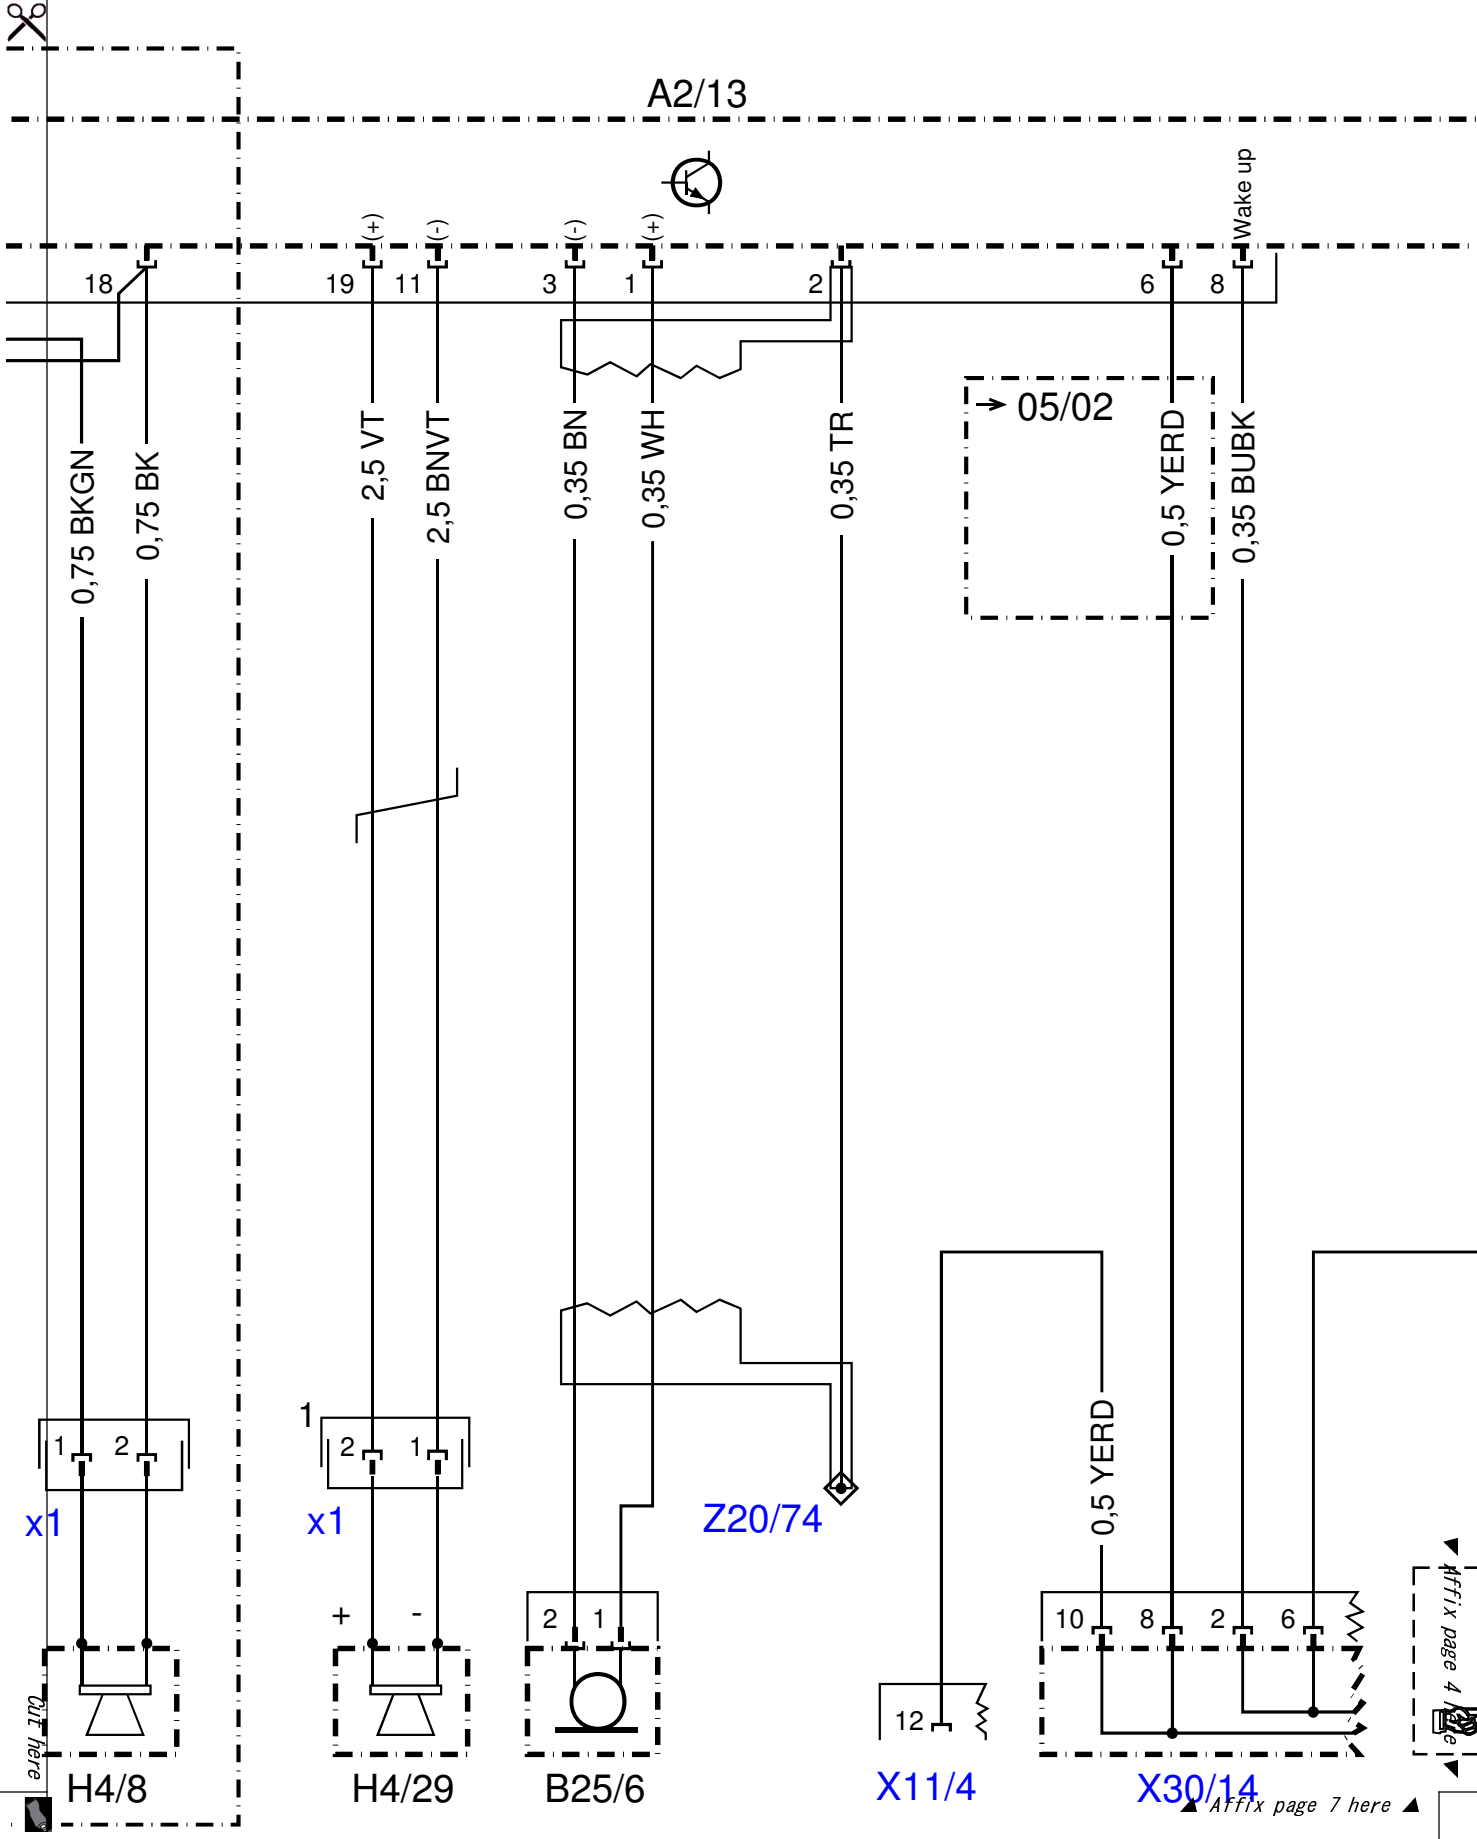

**Document number:** pe82.62-p-2101-97ka  
**Document title:** Sound amplifier control unit wiring diagram

<b>Code:</b>	<b>Designation:</b>	<b>Position:</b>
A2/13	Sound amplifier	4A
A2/13	Sound amplifier	11A
A2/13	Sound amplifier	20A
A2/13	Sound amplifier	26A
B25/6	Sound amplifier microphone	19L
H4/1	Left door speaker group	8L
H4/1h1	Tweeter	7L
H4/1h2	Woofers	8L
H4/1x1	Left door speaker group connector	7J
H4/2	Right door speaker group	10L
H4/27	Center cockpit speaker (centerfill)	6L
H4/27x1	Center cockpit speaker connector (centerfill)	6J
H4/29	Subwoofer	18L
H4/29x1	Subwoofer connector	18J
H4/2h1	Tweeter	10L
H4/2h2	Woofers	11L
H4/2x1	Right door speaker group connector	9J
H4/7	Left rear speaker	12L
H4/7	Left rear speaker	16L
H4/7x1	Left rear speaker connector	12J
H4/7x1	Left rear speaker connector	15J
H4/8	Right rear speaker	14L
H4/8	Right rear speaker	17L
H4/8x1	Right rear speaker connector	13J
H4/8x1	Right rear speaker connector	16J
K40/5	Rear fuse and relay module	3L
K40/5f66	Fuse 66	2L
U137	Valid for M113.963, M113.992, M113.995	1G
U388	Valid for SL 600	1G
U52	Valid for Japan	15A
W30	Ground (frame)	3E
X11/4	Data link connector	21L
X30/14	Wake-up signal/diagnosis distributor connector	23L
Z20/74	Tracer wire connector sleeve	21J
Z28/1	Left rear speaker group connector sleeve (+ signal)	12G
Z28/2	Left rear speaker group connector sleeve (- signal)	14G

9	10	11	12	13	14	15	16
---	----	----	----	----	----	----	----

Cut here

▼ Affix page 7 here ▼

	17	18	19	20	21	22	23	24	
--	----	----	----	----	----	----	----	----	--

*Cut here*

▼ *Affix page 8 here* ▼

*Cut here*