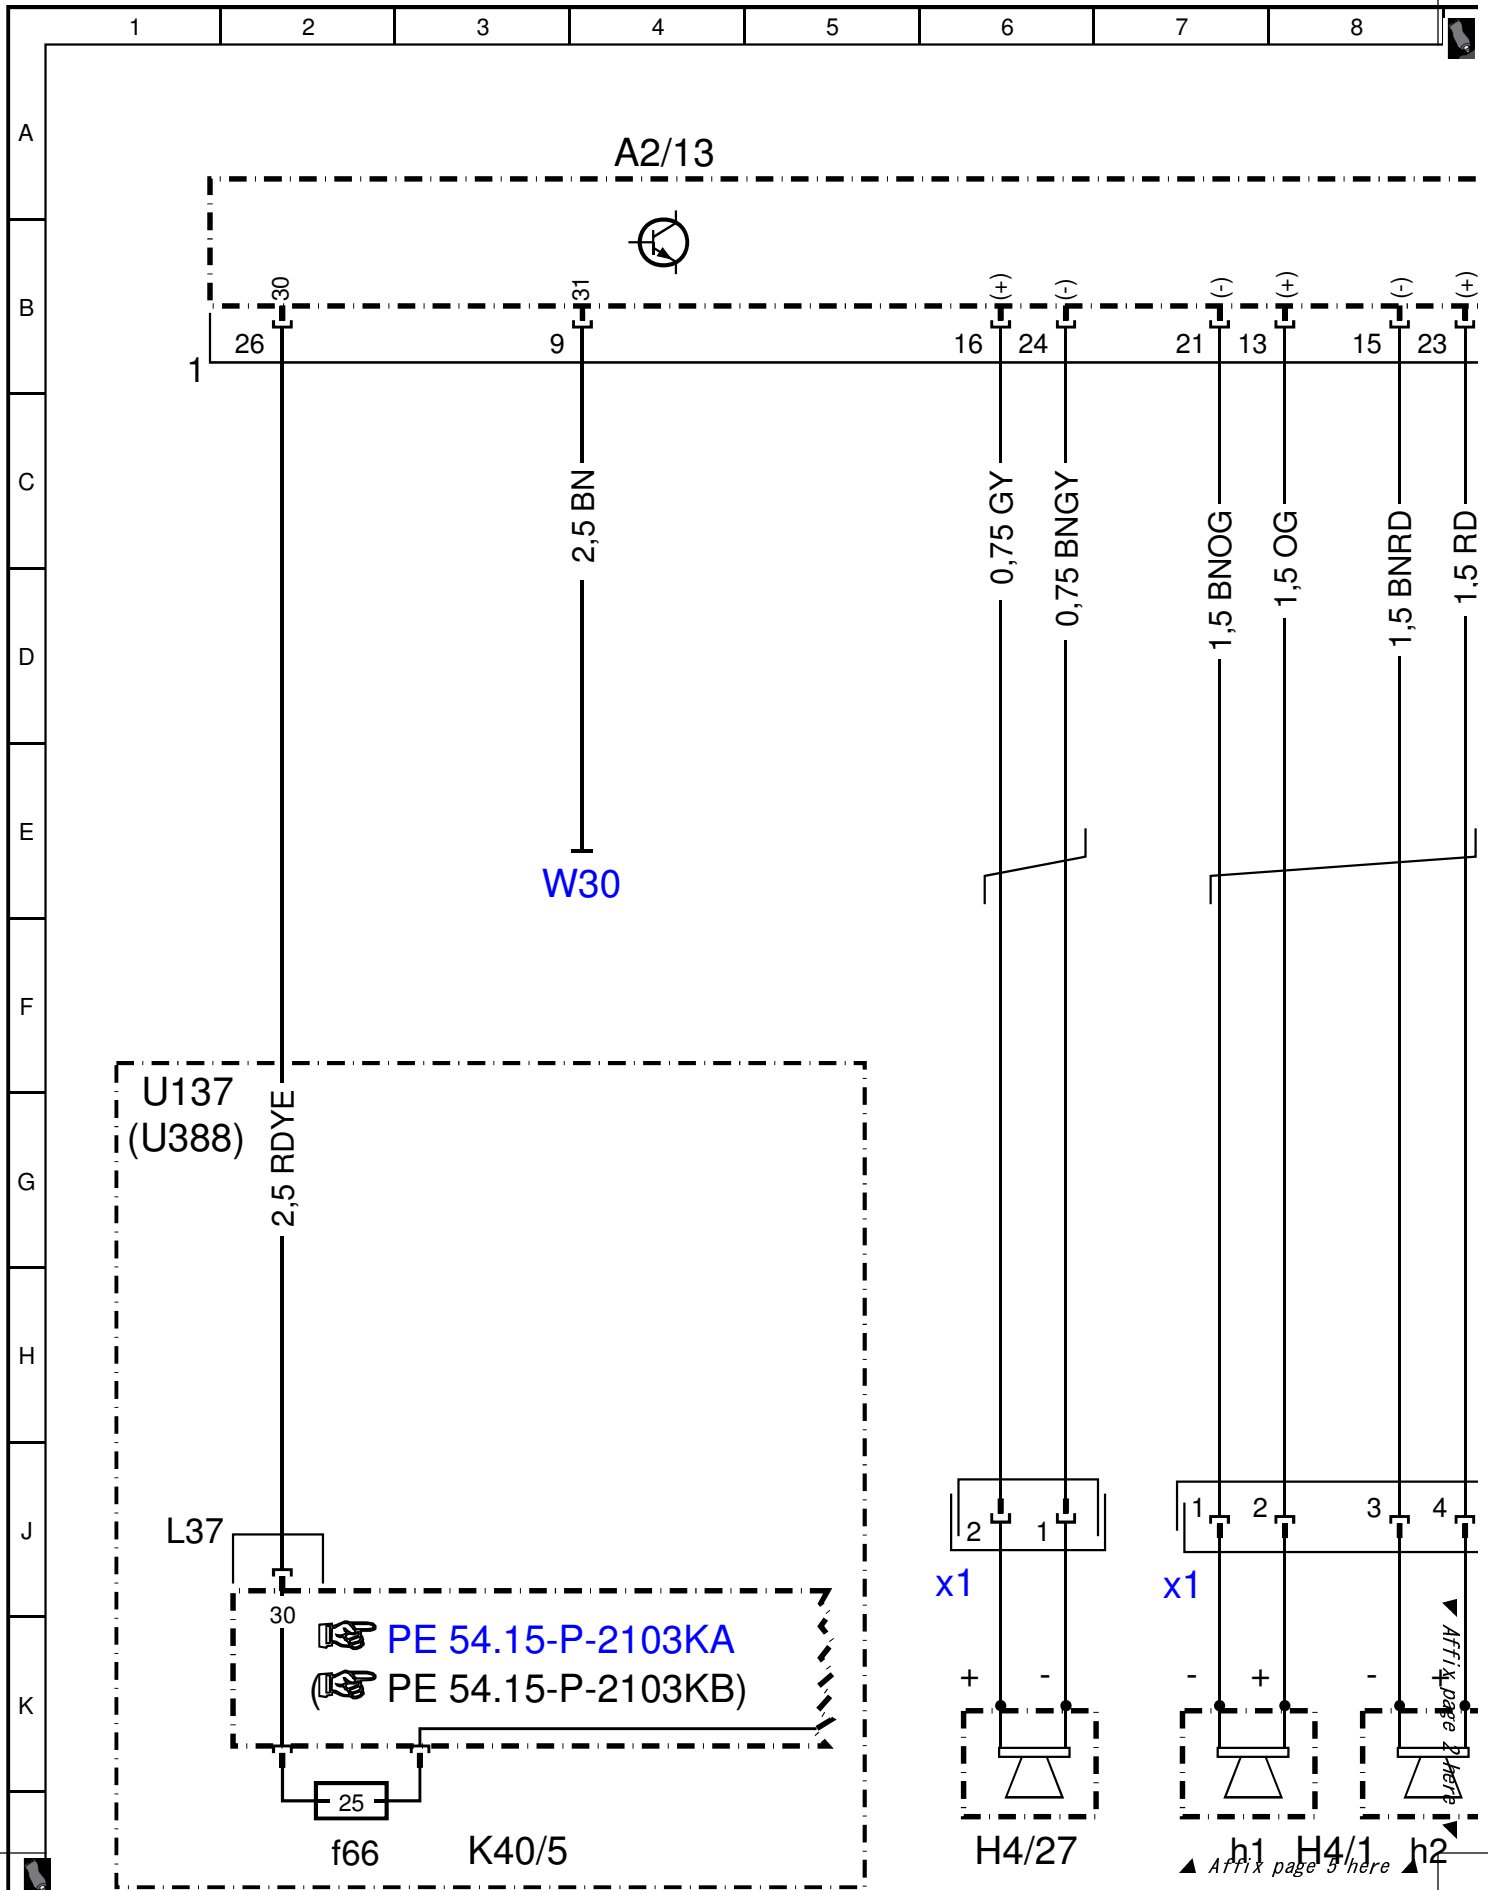

**Document number:** pe82.62-p-2101-97ka  
**Document title:** Sound amplifier control unit wiring diagram

<b>Code:</b>	<b>Designation:</b>	<b>Position:</b>
A2/13	Sound amplifier	4A
A2/13	Sound amplifier	11A
A2/13	Sound amplifier	20A
A2/13	Sound amplifier	26A
B25/6	Sound amplifier microphone	19L
H4/1	Left door speaker group	8L
H4/1h1	Tweeter	7L
H4/1h2	Woofers	8L
H4/1x1	Left door speaker group connector	7J
H4/2	Right door speaker group	10L
H4/27	Center cockpit speaker (centerfill)	6L
H4/27x1	Center cockpit speaker connector (centerfill)	6J
H4/29	Subwoofer	18L
H4/29x1	Subwoofer connector	18J
H4/2h1	Tweeter	10L
H4/2h2	Woofers	11L
H4/2x1	Right door speaker group connector	9J
H4/7	Left rear speaker	12L
H4/7	Left rear speaker	16L
H4/7x1	Left rear speaker connector	12J
H4/7x1	Left rear speaker connector	15J
H4/8	Right rear speaker	14L
H4/8	Right rear speaker	17L
H4/8x1	Right rear speaker connector	13J
H4/8x1	Right rear speaker connector	16J
K40/5	Rear fuse and relay module	3L
K40/5f66	Fuse 66	2L
U137	Valid for M113.963, M113.992, M113.995	1G
U388	Valid for SL 600	1G
U52	Valid for Japan	15A
W30	Ground (frame)	3E
X11/4	Data link connector	21L
X30/14	Wake-up signal/diagnosis distributor connector	23L
Z20/74	Tracer wire connector sleeve	21J
Z28/1	Left rear speaker group connector sleeve (+ signal)	12G
Z28/2	Left rear speaker group connector sleeve (- signal)	14G

9	10	11	12	13	14	15	16
---	----	----	----	----	----	----	----

Cut here

▼ Affix page 7 here ▼

	17	18	19	20	21	22	23	24	
--	----	----	----	----	----	----	----	----	--

*Cut here*

▼ *Affix page 8 here* ▼

*Cut here*