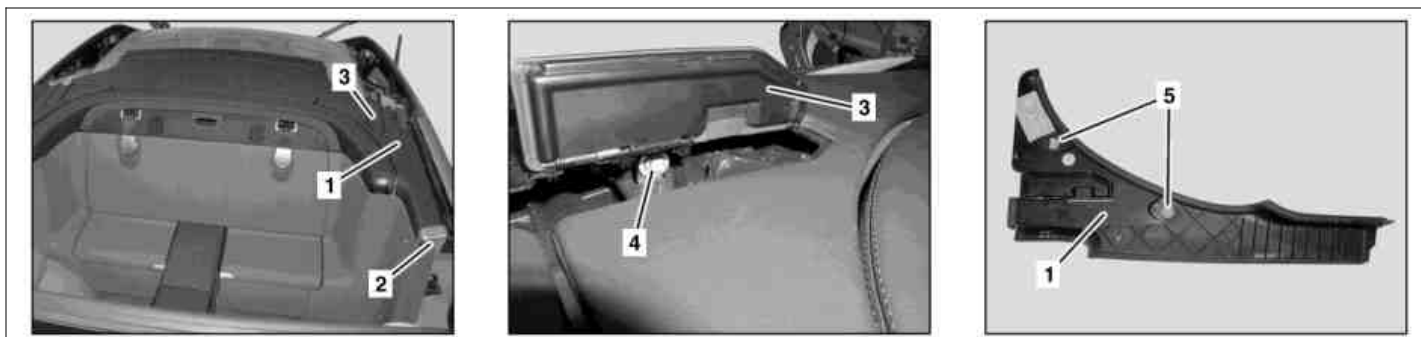

MODEL 230.4 except CODE (P99) "AMG Black Series" special model

P68.30-2388-07

1 Trim
2 Panel

3 Cap
4 Screw

5 Clip

	Remove/install		
1	Completely open Vario roof		
2	Remove cover (2)		
3	Open cap (3) and loosen bolt (4).	i Installation: Align paneling (1) so that it does not make contact with intermediate bearing to prevent noises.	
4	Unclip paneling (1) from clips (5) with mounting wedge and remove from center console.		*110589035900
5	Install in the reverse order		