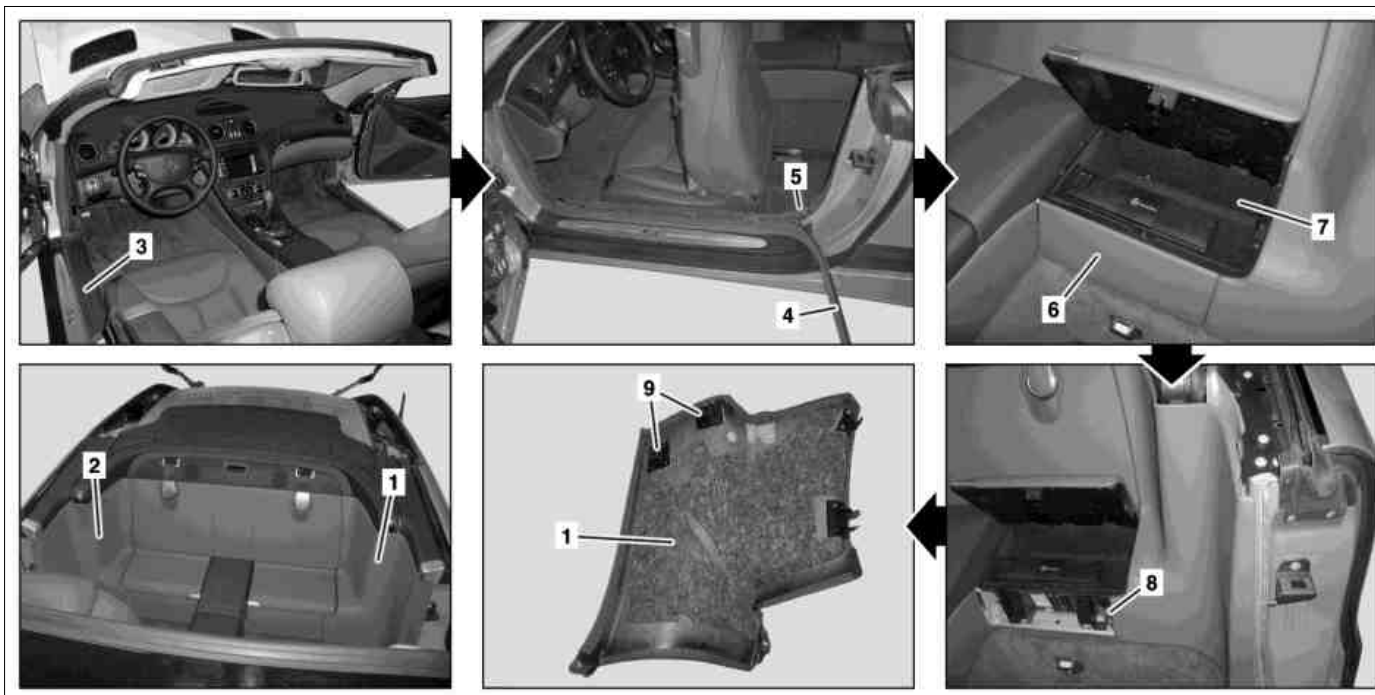

MODEL 230.4 except CODE (P99) "AMG Black Series" special model

P68.30-2373-09

- | | | | | | |
|---|-------------------------------|---|-------------------------|---|-------------|
| 1 | Left rear side wall paneling | 4 | Edge guard | 7 | Stowage box |
| 2 | Right rear side wall paneling | 5 | Mounting clamp | 8 | Screw |
| 3 | Cover | 6 | Paneling on stowage box | 9 | Clip |

 	Remove/install		
1	Completely open Vario roof		
2	Remove draft stop		
3	Move driver and front passenger seat toward front to end position		
4	Unclip cover (3) from door sill molding with mounting wedge and remove		*110589035900
5	Remove edge guard (4) in area of B-pillar		
6	Pull mounting clamp (5) off B-pillar		
7	Open stowage box (7)		
8	Unclip paneling from stowage box (6) and remove		
9	Unscrew bolt (8)		
10	Unclip left rear side wall paneling (1) and right rear side wall paneling (2) from clips (9) with mounting wedge and remove.		*110589035900
11	Install in the reverse order		